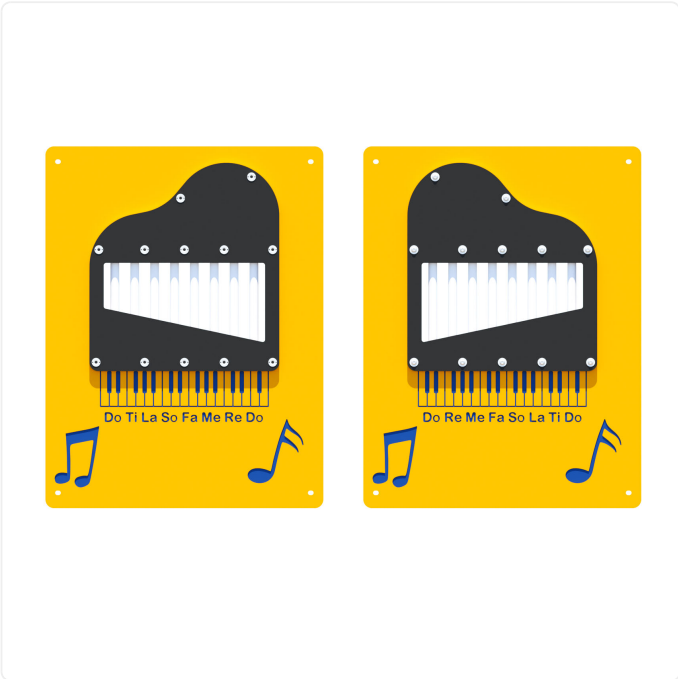

## OVERVIEW

Kids can tap out a tune or two with our Piano panel! Featuring vertical steel pipe of different lengths to create realistic pitches, set into a durable plastic panel with a grand piano design, this interactive element invites kids to explore tones and tunes while providing calming sensory play for diverse ages.

## SPECIFICATIONS

<b>Age Range</b>	18mo-12yr
<b>Type of Play</b>	sensory; solitary or shared
<b>Accessibility</b>	accessible with appropriate design & surfacing
<b>Sensory</b>	auditory; tactile
<b>Social/Emotional</b>	imaginative
<b>Materials</b>	3/4" thick compression-molded UV-stabilized HDPE; powder-coated steel; stainless steel hardware
<b>Colour Options</b>	available in any polyester powder colour