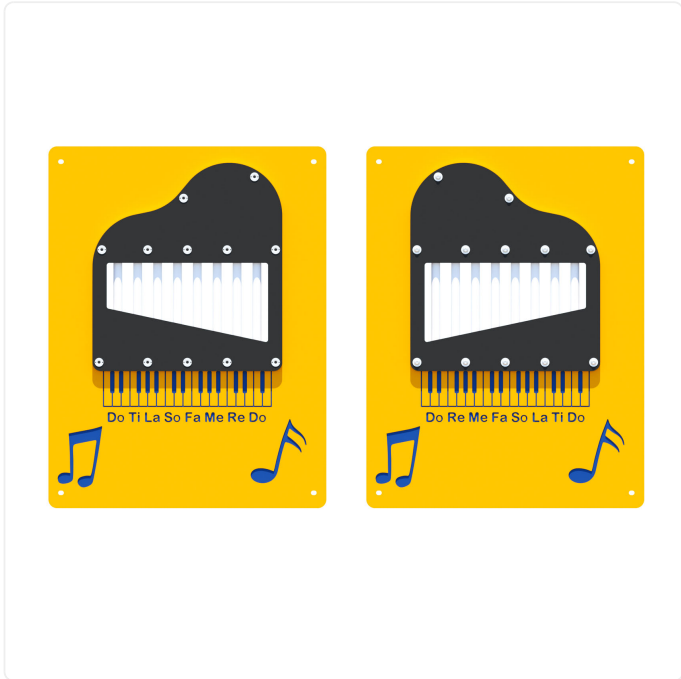

Piano Panel

SPECIFICATIONS

Age Range	18mo-12yr
Type of Play	sensory; solitary or shared play
Accessibility	accessible with appropriate design & surfacing
Sensory	auditory; tactile
Social/Emotional	imaginative
Materials	3/4" thick compression-molded UV-stabilized HDPE; powder-coated steel; stainless steel hardware
Colour Options	available in the polyester powder colour of your choice

OVERVIEW

Kids can tap out a tune or two with our Piano panel! Featuring vertical steel pipe of different lengths to create realistic pitches, set into a durable plastic panel with a grand piano design, this interactive element invites kids to explore tones and tunes while providing calming sensory play for diverse ages.