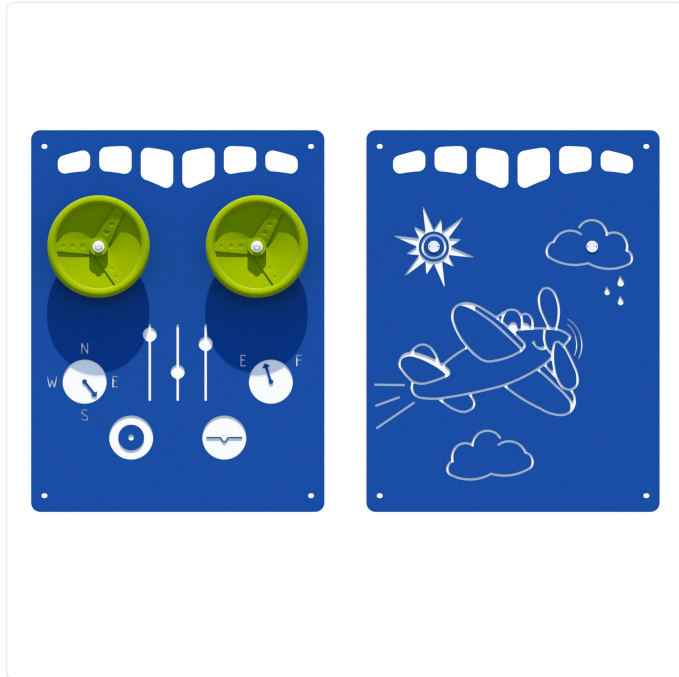

Pilot Panel

SPECIFICATIONS

Age Range	18mo-12yr
Type of Play	imaginative; parallel play
Accessibility	accessible with appropriate design & surfacing
Motor Skills	fine motor skills
Sensory	tactile
Social/Emotional	role/pretend play
Materials	3/4" thick compression-molded UV-stabilized HDPE; stainless steel hardware
Colour Options	available in various colour schemes

OVERVIEW

The Pilot Panel playground panel lets a pilot and co-pilot take flight together, steering their imaginations wherever they want to go. Featuring two side-by-side steering wheels and airplane-themed graphics on both sides, this interactive panel encourages parallel play, cooperative storytelling and role-playing fun.