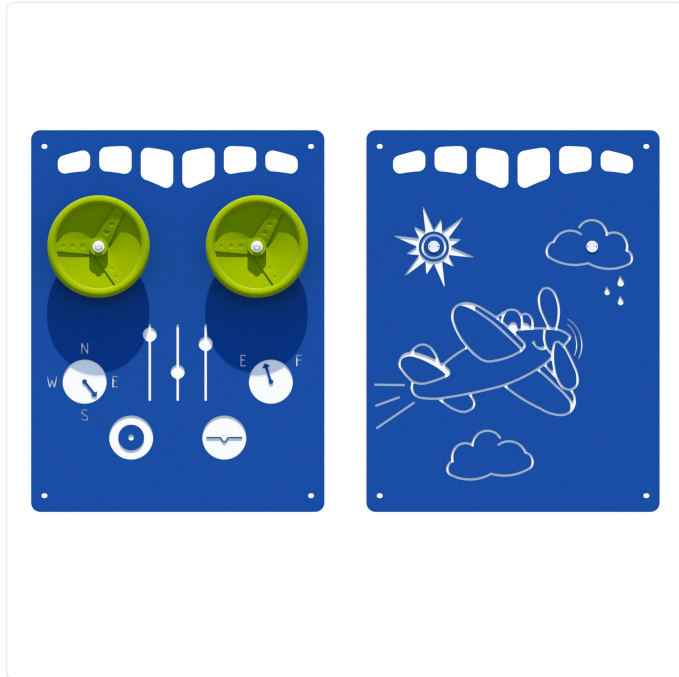

Pilot Panel