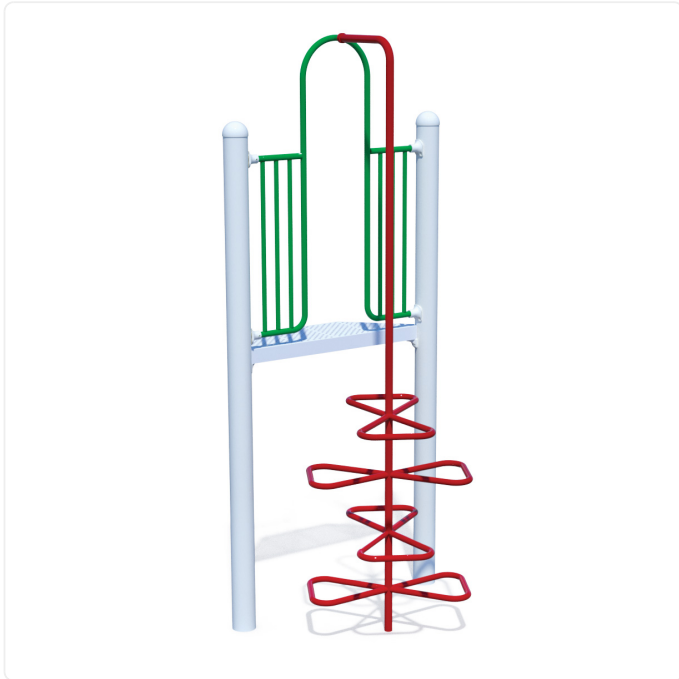

Propeller

SPECIFICATIONS

| | |
|--------------------------|--|
| Age Range | 5-12yr |
| Heights Available | 46"; 60"; 74" |
| Type of Play | physical |
| Features | climbing and clambering |
| Motor Skills | agility; coordination; lower body strength; motor planning |
| Materials | powder-coated steel; stainless steel hardware |
| Colour Options | available in various colour schemes |

OVERVIEW

The Propeller playground climber features steel rung loops mounted to a central post, designed to resemble the blades of a propeller. Kids can climb and circle their way upward, while multiple rungs allow more than one user to climb at once.