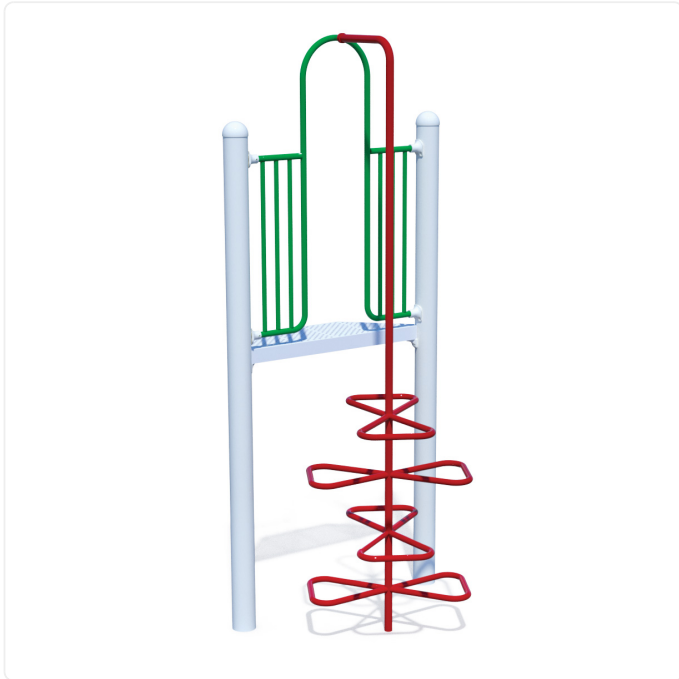

Propeller

SPECIFICATIONS

Age Range	5-12yr
Heights Available	46"; 60"; 74"
Type of Play	physical
Features	climbing and clambering
Motor Skills	agility; coordination; lower body strength; motor planning
Materials	powder-coated steel; stainless steel hardware
Colour Options	available in various colour schemes

OVERVIEW

The Propeller playground climber features steel rung loops mounted to a central post, designed to resemble the blades of a propeller. Kids can climb and circle their way upward, while multiple rungs allow more than one user to climb at once.