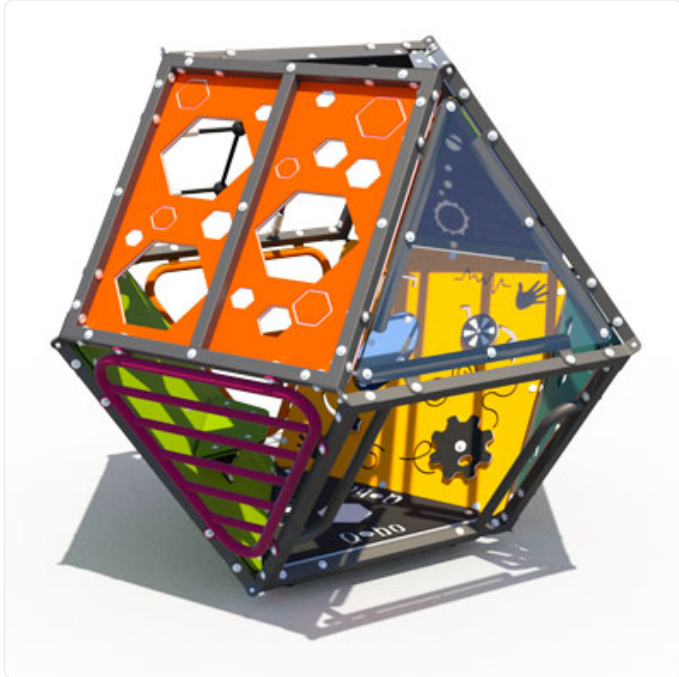

# Q-Bo Solo

## SPECIFICATIONS

<b>Model Number</b>	QB-1-001
<b>Area Required</b>	6.1m x 5.8m (20' x 19')
<b>Age Range</b>	18mo-12yr
<b>Type of Play</b>	physical; social
<b>Accessibility</b>	ground level activity
<b>Motor Skills</b>	coordination; motor planning
<b>Sensory</b>	tactile; visual
<b>Materials</b>	3/16" thick clear lexan; 3/4" thick compression-molded UV-stabilized HDPE; netform steel-enforced rope; powder-coated steel; stainless steel hardware; UV-inhibited, polyethylene resin slide with an average wall thickness of 5/16"
<b>Colour Options</b>	available in various colour schemes

## OVERVIEW

Compact and captivating, Q-Bo Solo invites kids to explore inside and out as they clamber, perch and discover hands-on play activities throughout. Interactive panels—including tactile activities, mazes, portholes and windows—spark curiosity and encourage open-ended play. With its bold angles and contemporary architectural style, Q-Bo Solo delivers striking visual appeal and big play value in a compact footprint.