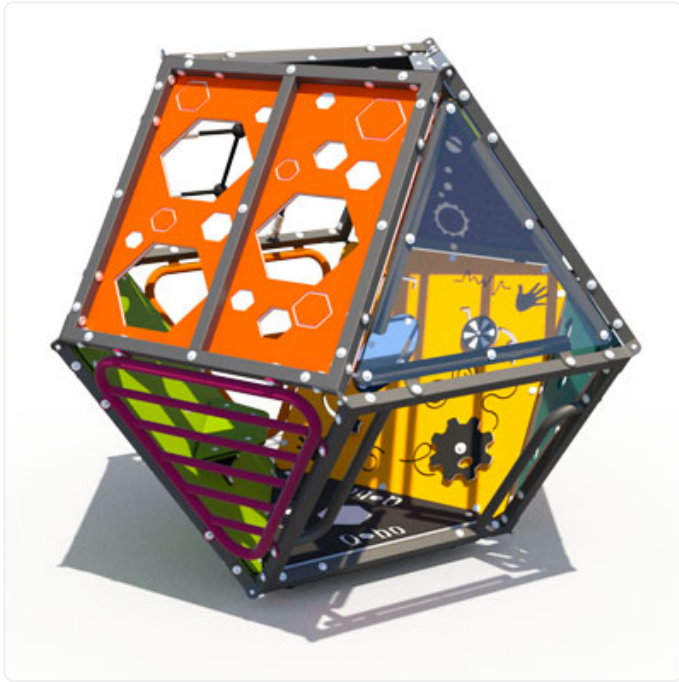

Q-Bo Solo

SPECIFICATIONS

Model Number	QB-1-001
Area Required	6.1m x 5.8m (20' x 19')
Age Range	18mo-12yr
Design Options	available with stainless steel slides for superior durability
Colour Options	available in various colour schemes

OVERVIEW

Compact yet captivating, **Q-Bo Solo** invites kids to explore both inside and out as they clamber up and around, perch on top or spend time inside discovering various hands-on play panels. Q-Bo Solo brings contemporary style and big play value to small spaces.

With its unique cuboctahedron shape, the **Q-Bo Series** delivers sculptural form plus big play value, all in a compact footprint. Q-Bo invites dynamic play as kids find ways to explore all the angles, both inside and out. Play panels throughout—including tactile activities, mazes, portholes, windows and more—spark curiosity and interaction. Visually striking, Q-Bo combines architectural flair with open-ended fun.