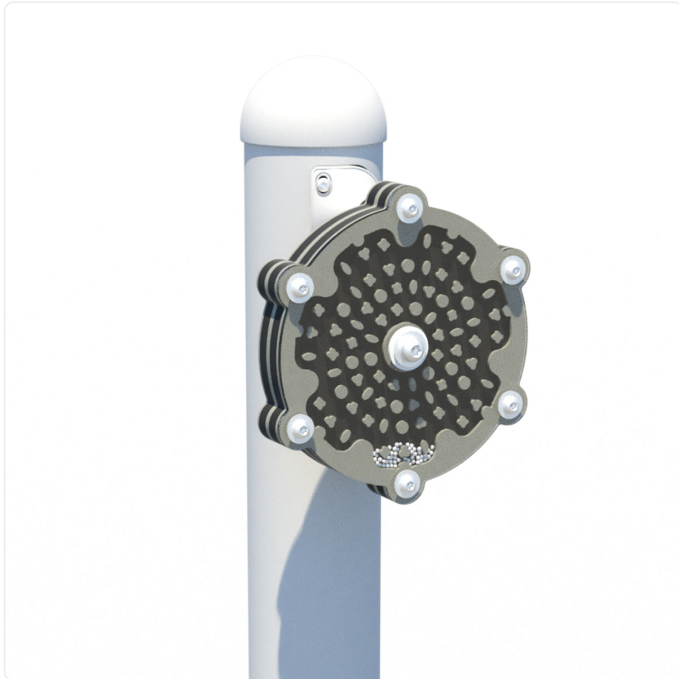

Rainmaker

OVERVIEW

Bring visual and auditory fun to the playground with the Rainmaker sensory play component. Children of all ages and abilities will love experimenting with cause and effect as they spin the Rainmaker at different speeds, this way and that, watching dozens of tiny steel balls cascade through the maze to create a mesmerizing rain-like sound.

SPECIFICATIONS

Age Range	18mo-12yr
Formats	ImpPlay & MegaPlay
Type of Play	quiet/calming; sensory; solitary or shared
Accessibility	accessible with appropriate surfacing; ground level activity
Features	sensory play
Sensory	auditory; tactile; visual
Materials	3/16" thick clear lexan; 3/4" thick compression-molded UV-stabilized HDPE; stainless steel hardware

Notes:

standard colour is grey-black