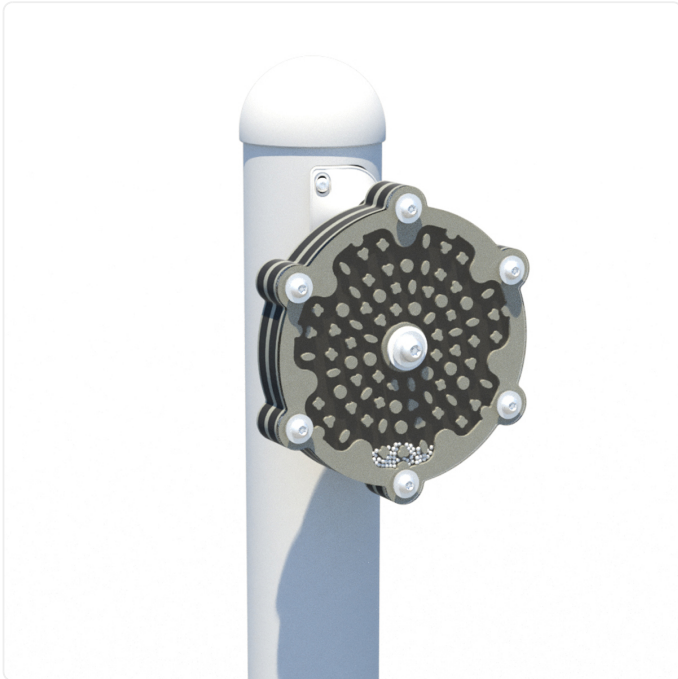

# Rainmaker

## SPECIFICATIONS

<b>Age Range</b>	18mo-12yr
<b>Formats</b>	ImpPlay & MegaPlay
<b>Type of Play</b>	quiet/calming; sensory; solitary
<b>Accessibility</b>	accessible with appropriate surfacing; ground level activity
<b>Features</b>	sensory play
<b>Sensory</b>	auditory; tactile; visual
<b>Materials</b>	3/4" thick compression-molded UV-stabilized HDPE

### Notes:

standard colour is grey-black

## OVERVIEW

Bring visual and auditory fun to the playground with the Rainmaker sensory play component. Children of all ages and abilities will love experimenting with cause and effect as they spin the Rainmaker at different speeds, this way and that, watching dozens of tiny steel balls cascade through the maze to create a mesmerizing rain-like sound.