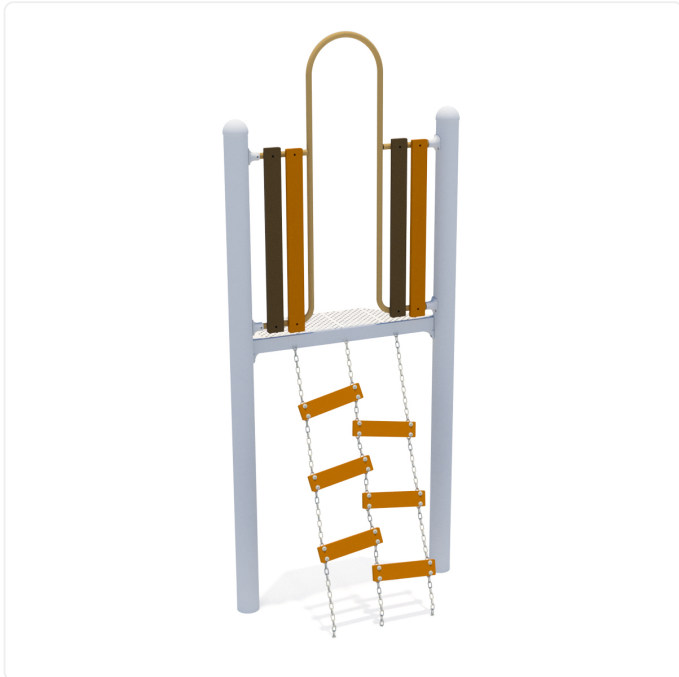

Rootz Double Climb

SPECIFICATIONS

Age Range 5-12yr

Heights Available 32"; 39"; 46"; 53"; 60"; 67"; 74"

Type of Play climbing and clambering

Motor Skills agility; coordination; lower body strength; motor planning

Materials composite wood material with SolidCore technology; durable, anti-rust coated chain; powder-coated steel; stainless steel hardware

Colour Options available in various colour schemes; earth tone or walnut wood-look planks

OVERVIEW

The Rootz Double Climb uses wood-look planks on chain to create a wiggly, challenging climb that builds coordination and confidence, all while adding a fun treehouse-inspired vibe to the playground.