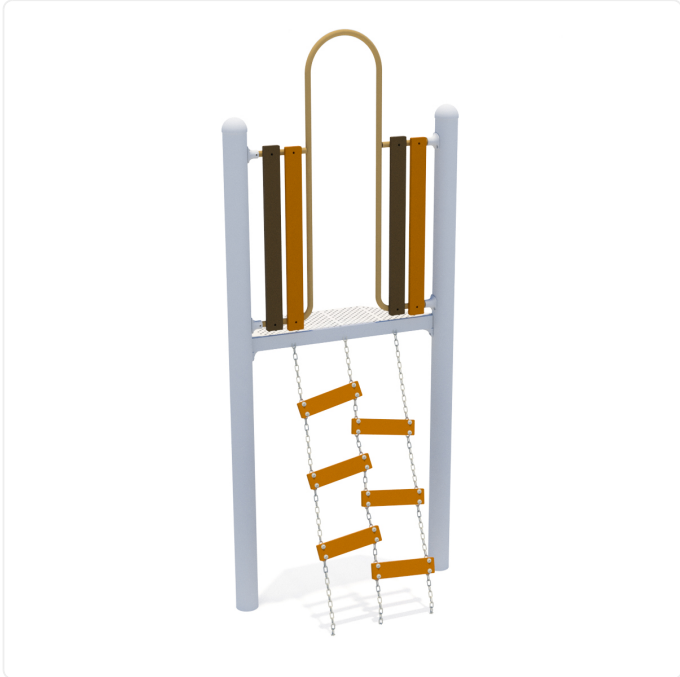

Rootz Double Climb

SPECIFICATIONS

Age Range 5-12yr

Heights Available 32"; 39"; 46"; 53"; 60"; 67"; 74"

Type of Play climbing and clambering

Motor Skills agility; coordination; lower body strength; motor planning

Materials composite wood material with SolidCore technology; durable anti-rust coated chain; powder-coated steel; stainless steel hardware

Colour Options available in various colour schemes; earth tone or walnut wood-look planks

OVERVIEW

The Rootz Double Climb uses wood-look planks on chain to create a wiggly, challenging climb that builds coordination and confidence, all while adding a fun treehouse-inspired vibe to the playground.