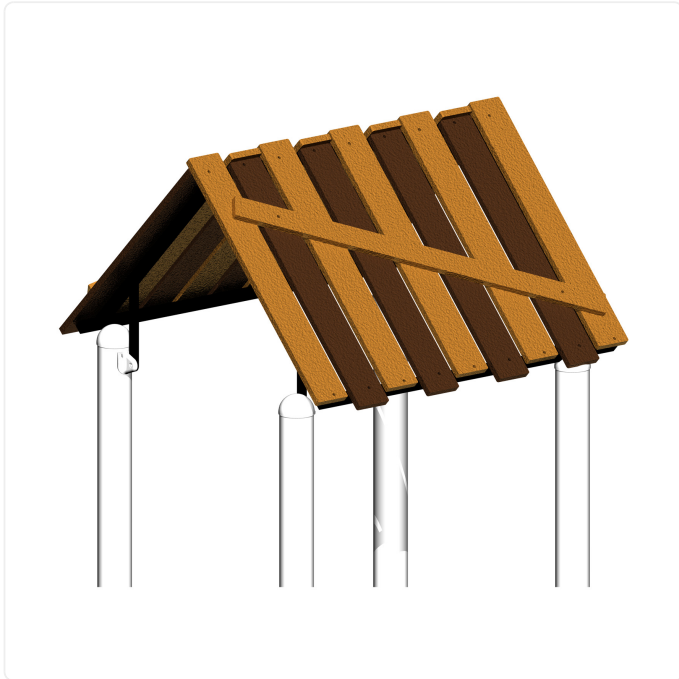

# Rootz Treehouse Roof

## SPECIFICATIONS

|                       |  |
|-----------------------|--|
| <b>Age Range</b>      | all ages   |
| <b>Type of Play</b>   | imaginative  |
| <b>Materials</b>      | composite wood material with SolidCore technology; powder-coated steel; stainless steel hardware |
| <b>Colour Options</b> | earth tone or walnut wood-look planks  |

## OVERVIEW

Add woody charm to any play structure with the Rootz Treehouse Roof. Its classic shape, wood-look planks and optional chimney create a nature-inspired, inviting space for play.