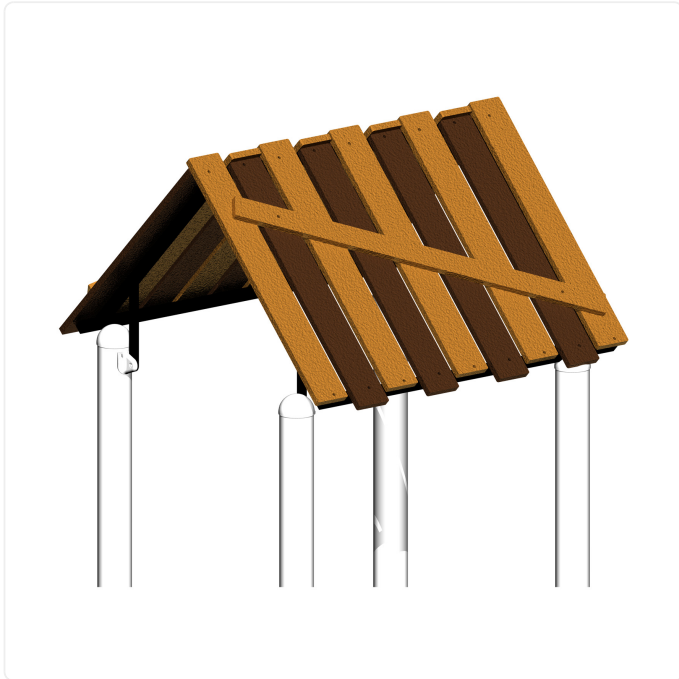

Rootz Treehouse Roof

SPECIFICATIONS

Age Range	all ages
Type of Play	imaginative
Materials	composite wood material with SolidCore technology; powder-coated steel; stainless steel hardware
Colour Options	earth tone or walnut wood-look planks

OVERVIEW

Add woody charm to any play structure with the Rootz Treehouse Roof. Its classic shape, wood-look planks and optional chimney create a nature-inspired, inviting space for play.