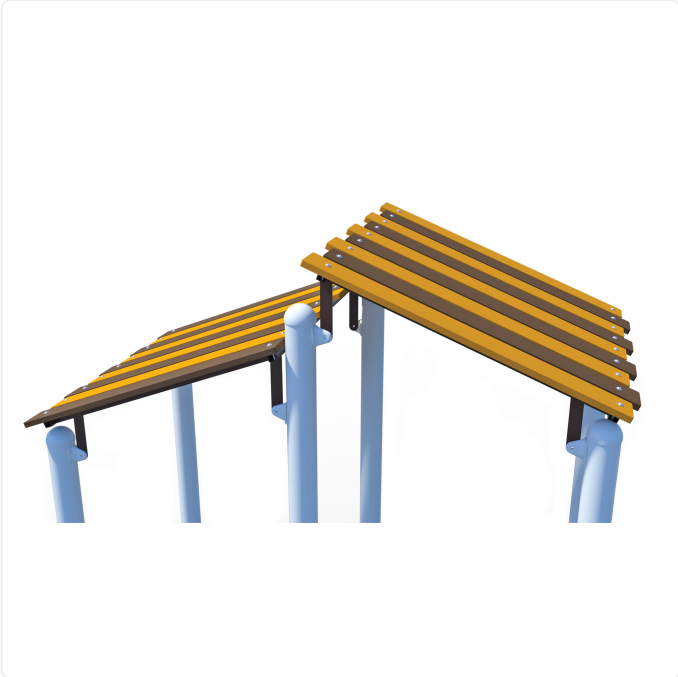

# Rootz Ridge Roof

## SPECIFICATIONS

<b>Age Range</b>	all ages
<b>Type of Play</b>	imaginative
<b>Sensory</b>	visual
<b>Materials</b>	composite wood material with SolidCore technology; powder-coated steel; stainless steel hardware
<b>Colour Options</b>	earth tone or walnut wood-look planks

## OVERVIEW

The woodsy Rootz Ridge Roof features two slanted roof accents that evoke a classic ridge, adding visual interest and architectural detail to any playground structure.