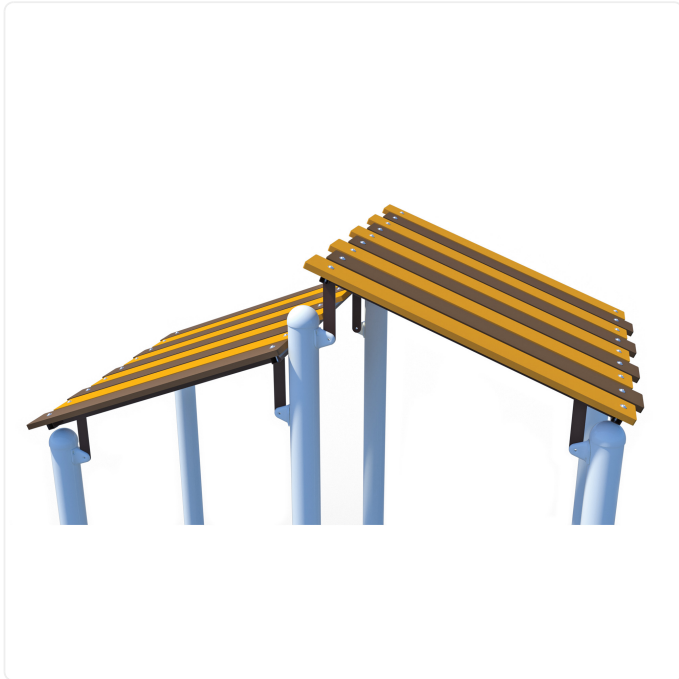

# Rootz Ridge Roof

## SPECIFICATIONS

<b>Age Range</b>	all ages
<b>Type of Play</b>	imaginative
<b>Sensory</b>	visual
<b>Materials</b>	composite wood material with SolidCore technology; powder-coated steel; stainless steel hardware
<b>Colour Options</b>	earth tone or walnut wood-look planks

## OVERVIEW

The woodsy Rootz Ridge Roof features two slanted roof accents that evoke a classic ridge, adding visual interest and architectural detail to any playground structure.