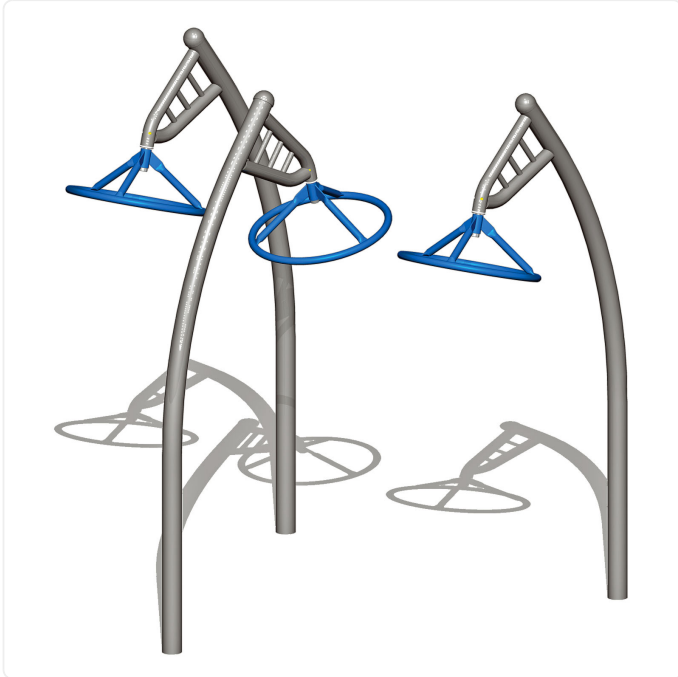

# Rotators

## SPECIFICATIONS

<b>Age Range</b>	5-12yr
<b>Type of Play</b>	physical
<b>Features</b>	hand-over-hand brachiating; unfixed handholds
<b>Motor Skills</b>	flexibility; grip strength; hand-eye coordination; motor planning; upper body strength
<b>Sensory</b>	proprioception; spatial awareness
<b>Materials</b>	powder-coated steel; stainless steel hardware
<b>Colour Options</b>	available in various colour schemes

## OVERVIEW

With its curved posts and large spinning rings, the Rotators overhead component delivers a dynamic upper-body challenge. Its flowing form adds a bold, contemporary look to any play space.