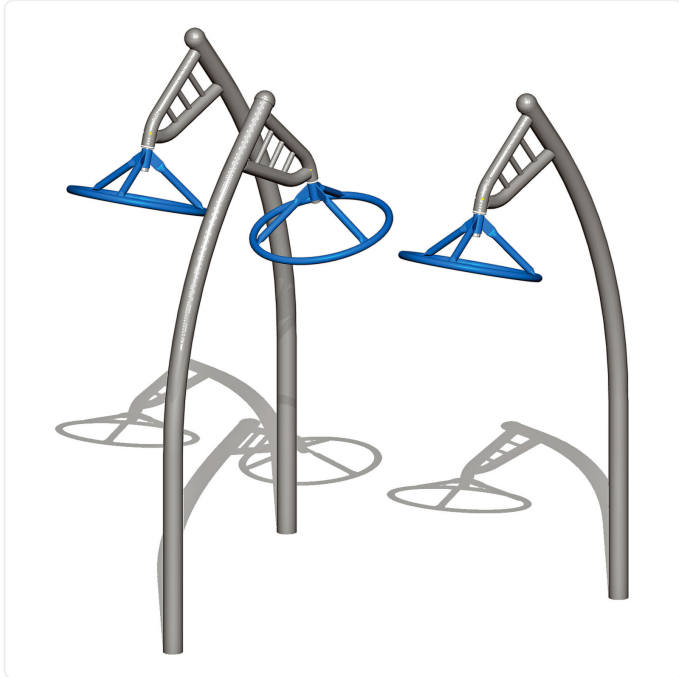

# Rotators

## SPECIFICATIONS

<b>Age Range</b>	5-12yr
<b>Type of Play</b>	physical
<b>Features</b>	hand-over-hand brachiating; unfixed handholds
<b>Motor Skills</b>	flexibility; grip strength; hand-eye coordination; motor planning; upper body strength
<b>Sensory</b>	kinesthetic awareness; proprioception
<b>Materials</b>	powder-coated steel; stainless steel hardware
<b>Colour Options</b>	available in various colour schemes

## OVERVIEW

With its curved posts and large spinning rings, the Rotators overhead component delivers a dynamic upper-body challenge. Its flowing form adds a bold, contemporary look to any play space.