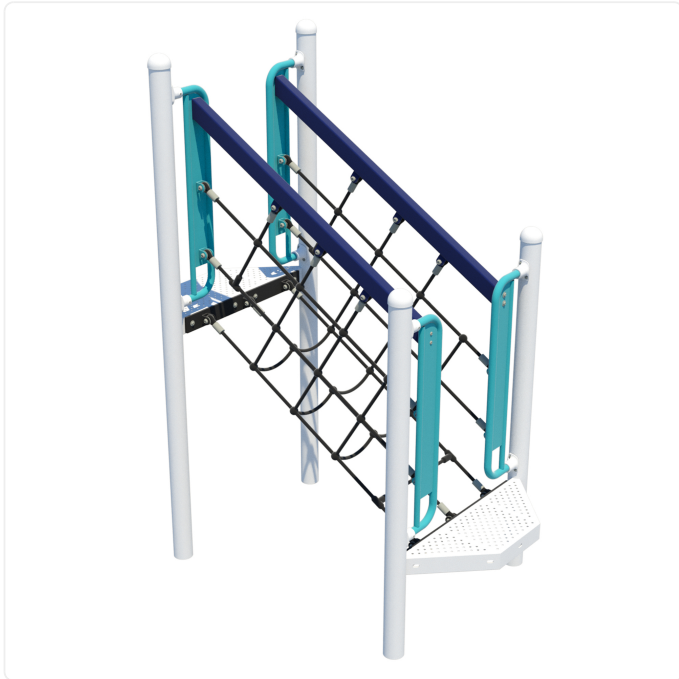

Safari Scramble

SPECIFICATIONS

Age Range	5-12yr
Heights Available	88" max
Type of Play	physical
Features	28" rise; climbing and clambering; links decks of different heights
Motor Skills	agility; coordination; lower body strength; motor planning
Materials	netform steel-enforced rope; powder-coated steel; stainless steel hardware
Colour Options	available in various colour schemes

OVERVIEW

With its see-through, rope-based climbing surface, the Safari Scramble playground link creates a sense of adventure as kids move between decks. Its steep angle and 28" rise provide a fun, clambering challenge.