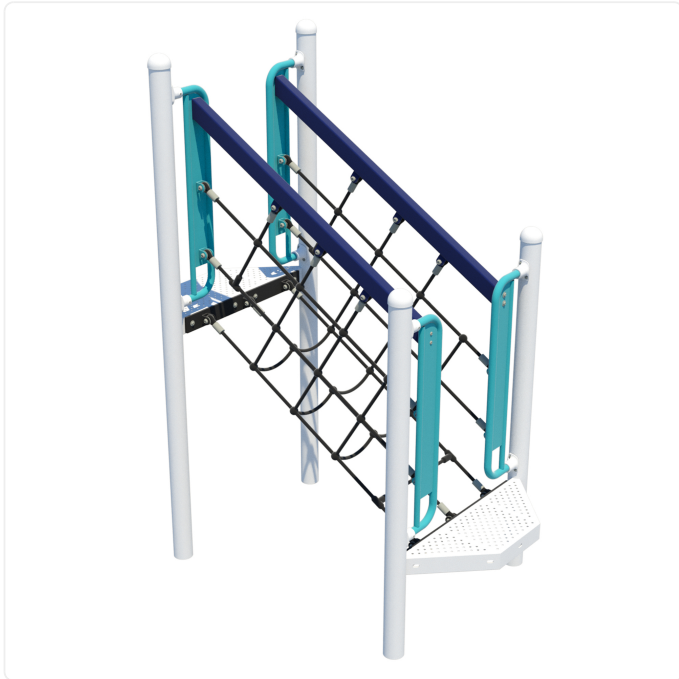

Safari Scramble