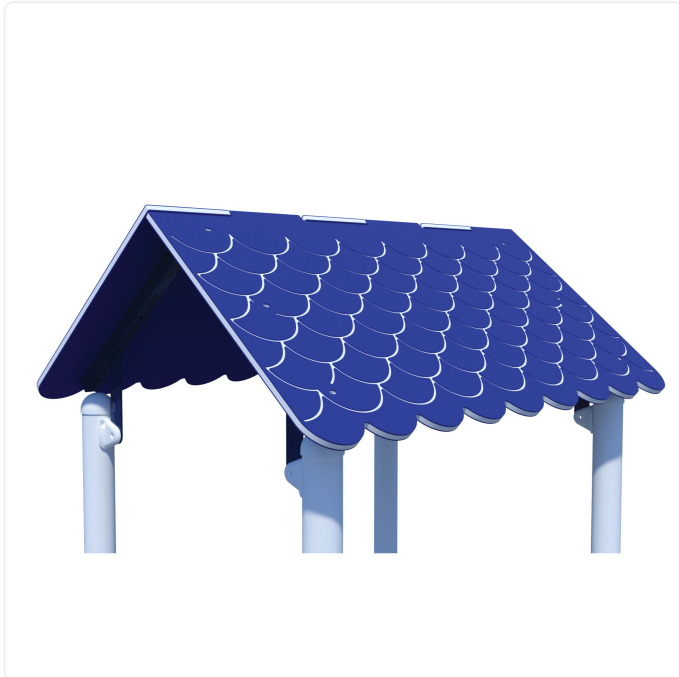

Scalloped Roof

SPECIFICATIONS

Age Range	all ages
Type of Play	imaginative
Materials	3/4" thick compression-molded UV-stabilized HDPE; powder-coated steel; stainless steel hardware
Colour Options	available in various colour schemes

OVERVIEW

Add a fun, playhouse feel to any playground structure with the Scalloped Roof playground component. Roofs add an esthetic element to your playground and offer some shelter from the elements.