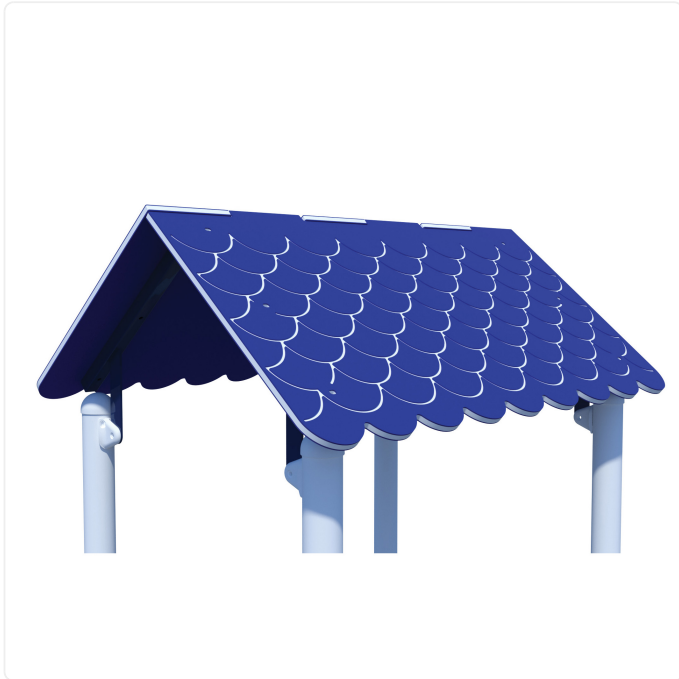

# Scalloped Roof

### Materials

3/4" thick compression-molded  
UV-stabilized HDPE

## OVERVIEW

Add a fun, playhouse feel to any playground structure with the Scalloped Roof playground component. Roofs add an esthetic element to your playground and offer some shelter from the elements.