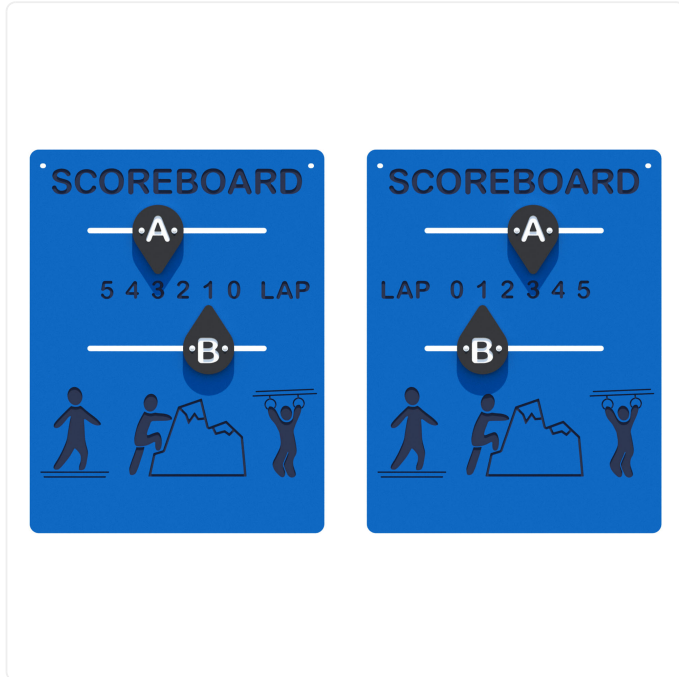

Scoreboard

SPECIFICATIONS

Age Range	18mo-12yr
Accessibility	accessible with appropriate design & surfacing
Motor Skills	fine motor skills
Sensory	tactile; visual
Social/Emotional	social interaction
Cognitive	counting; math literacy
Materials	3/4" thick compression-molded UV-stabilized HDPE; stainless steel hardware
Colour Options	available in various colour schemes

OVERVIEW

The Scoreboard playground panel helps kids keep track of the action during any game or friendly competition. Movable sliders help kids keep score from 0 to 5, making it easy to update the score while encouraging teamwork, number recognition and good sportsmanship.