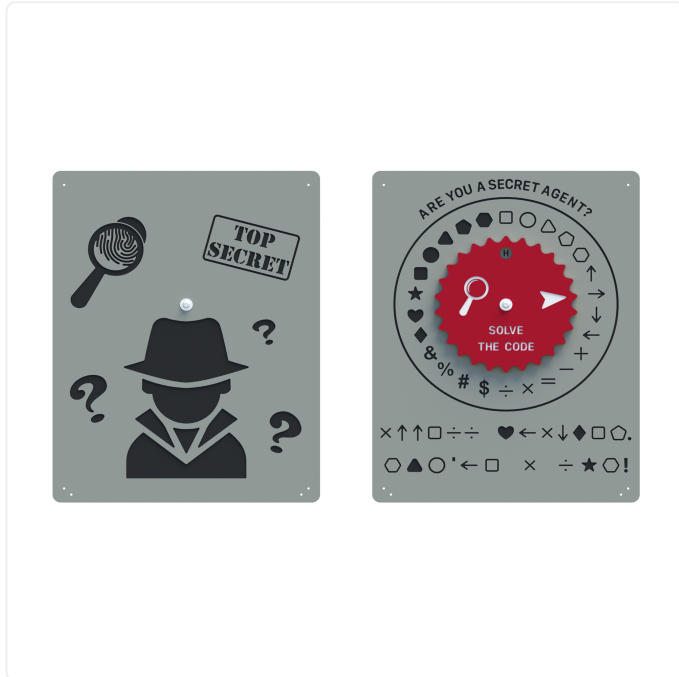

Secret Agent

SPECIFICATIONS

Age Range 18mo-12yr

Type of Play quiet/calming; solitary or shared

Accessibility accessible with appropriate design & surfacing

Sensory tactile; visual

Cognitive focus/concentration; literacy; problem solving

Materials 3/4" thick compression-molded UV-stabilized HDPE; stainless steel hardware

Colour Options available in various colour schemes

OVERVIEW

The Secret Agent interactive panel turns kids into codebreakers. By matching symbols to letters, children attempt to decipher the secret message: *Access Granted — You're a Spy!* This hands-on activity encourages problem-solving, pattern recognition, and critical thinking while adding an element of mystery and adventure to playtime.