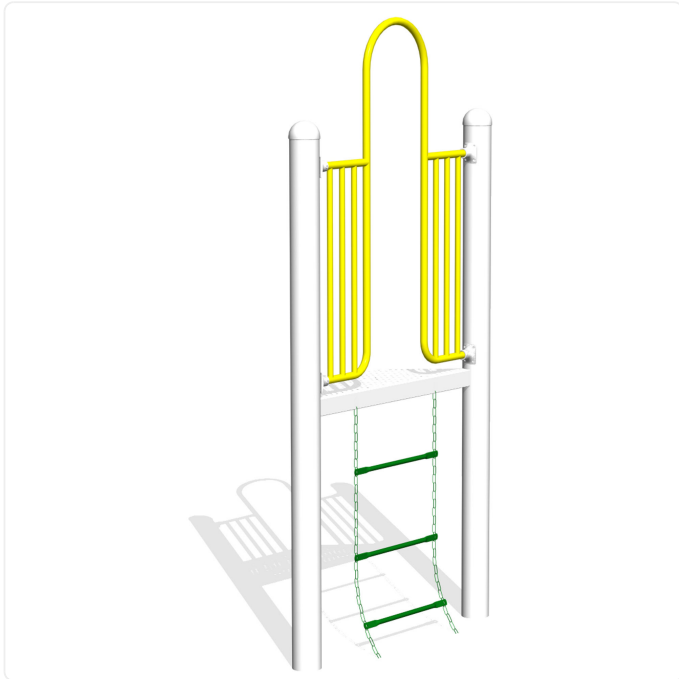

# Ship Climb

## SPECIFICATIONS

<b>Age Range</b>	5-12yr
<b>Heights Available</b>	24"; 32"; 46"; 60"
<b>Type of Play</b>	physical
<b>Features</b>	climbing activity
<b>Motor Skills</b>	agility; coordination; lower body strength; motor planning
<b>Materials</b>	powder-coated steel; powder-coated, zinc-plated chain; stainless steel hardware
<b>Colour Options</b>	available in various colour schemes

## OVERVIEW

The Ship Climb playground climber features horizontal rungs suspended from chain, providing a vertical climbing challenge with movement. The wobble and wiggle keep it fun and dynamic.