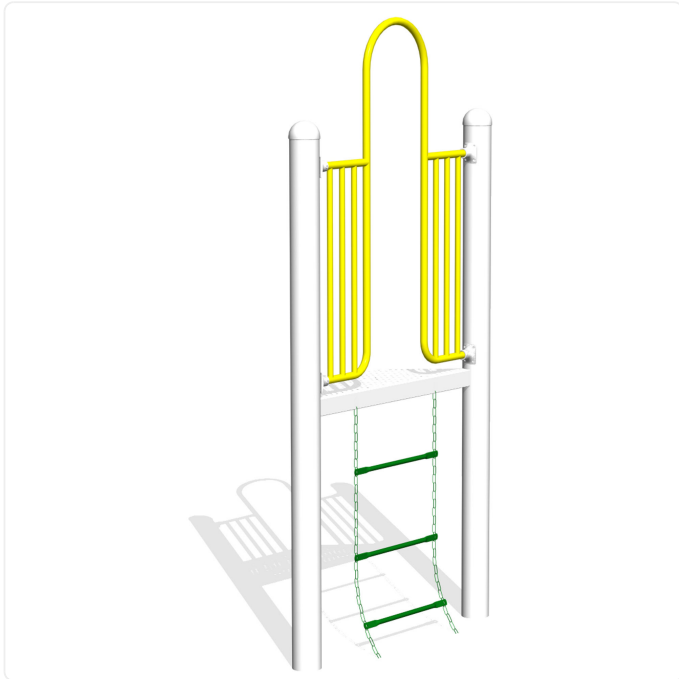

# Ship Climb

## SPECIFICATIONS

<b>Age Range</b>	5-12yr
<b>Heights Available</b>	24"; 32"; 46"; 60"
<b>Type of Play</b>	physical
<b>Features</b>	climbing activity
<b>Motor Skills</b>	agility; coordination; lower body strength; motor planning
<b>Materials</b>	powder-coated steel; powder-coated zinc-plated chain; stainless steel hardware
<b>Colour Options</b>	available in various colour schemes

## OVERVIEW

The Ship Climb playground climber features horizontal rungs suspended from chain, providing a vertical climbing challenge with movement. The wobble and wiggle keep it fun and dynamic.