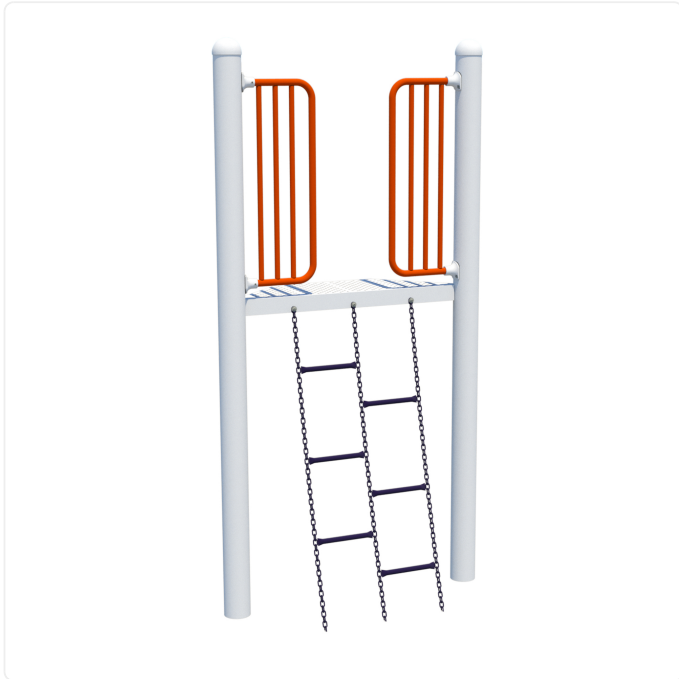

Shipmate

SPECIFICATIONS

Age Range	5-12yr
Heights Available	32"; 46"; 60"; 74"
Type of Play	physical
Features	climbing and clambering
Motor Skills	agility; coordination; lower body strength; motor planning
Materials	powder-coated steel; powder-coated, zinc-plated chain; stainless steel hardware
Colour Options	available in various colour schemes

OVERVIEW

The Shipmate climber features a double set of horizontal rungs suspended from chain, adding a fun wiggle factor to the climb. Kids can challenge their balance and coordination as they make their way up, enjoying the dynamic movement with every step. A great choice for a ship-themed playground.