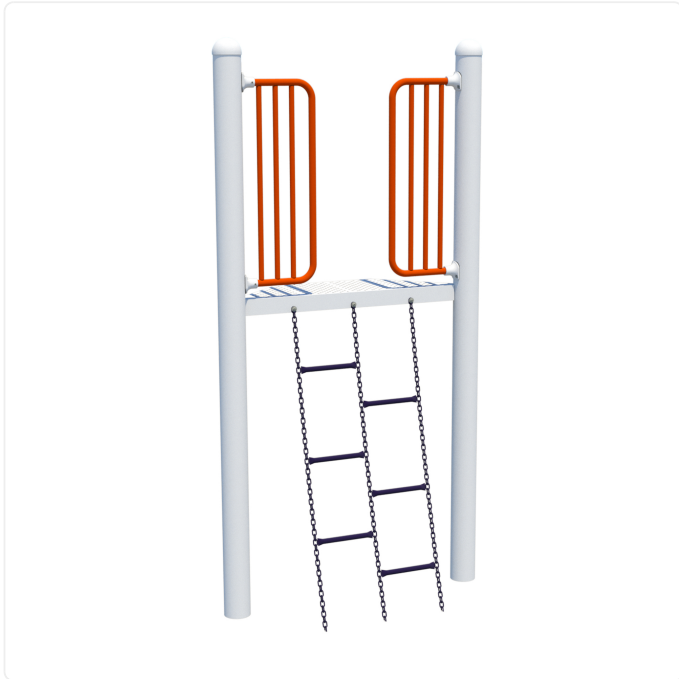

Shipmate

SPECIFICATIONS

Age Range	5-12yr
Heights Available	32"; 46"; 60"; 74"
Type of Play	physical
Features	climbing and clambering
Motor Skills	agility; coordination; lower body strength; motor planning
Materials	powder-coated steel; powder-coated zinc-plated chain; stainless steel hardware
Colour Options	available in various colour schemes

OVERVIEW

The Shipmate climber features a double set of horizontal rungs suspended from chain, adding a fun wiggle factor to the climb. Kids can challenge their balance and coordination as they make their way up, enjoying the dynamic movement with every step. A great choice for a ship-themed playground.