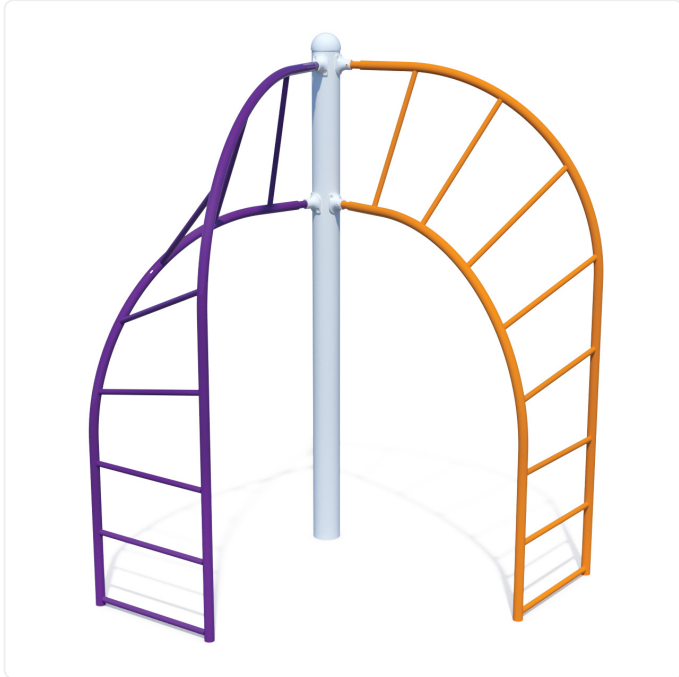

# Sidewinder

## SPECIFICATIONS

<b>Age Range</b>	5-12yr
<b>Heights Available</b>	74" max; ground level
<b>Type of Play</b>	physical
<b>Features</b>	climbing and clambering
<b>Motor Skills</b>	agility; coordination; lower body strength; motor planning
<b>Materials</b>	powder-coated steel; stainless steel hardware
<b>Colour Options</b>	available in various colour schemes

## OVERVIEW

The Sidewinder climber puts a twist on the classic rung climber. With a 45° twist that creates an eye-catching visual effect, the Sidewinder challenges coordination and motor planning for a wide range of ages. This versatile climber works equally well as a ground-level component, connecting to other parts of a circuit, or as an elevated climber, taking users to platforms up to 74" high. The Sidewinder can be paired for double the fun (as shown).