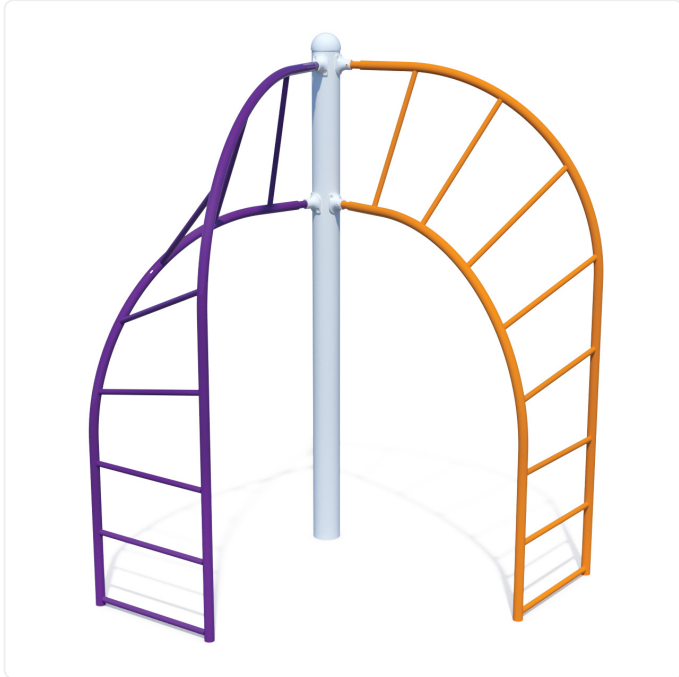

Sidewinder

SPECIFICATIONS

Age Range	5-12yr
Heights Available	74" max; ground level
Type of Play	physical
Features	climbing and clambering
Motor Skills	agility; coordination; lower body strength; motor planning
Materials	powder-coated steel; stainless steel hardware
Colour Options	available in various colour schemes

OVERVIEW

The Sidewinder climber puts a twist on the classic rung climber. With a 45° twist that creates an eye-catching visual effect, the Sidewinder challenges coordination and motor planning for a wide range of ages. This versatile climber works equally well as a ground-level component, connecting to other parts of a circuit, or as an elevated climber, taking users to platforms up to 74" high. The Sidewinder can be paired for double the fun (as shown).