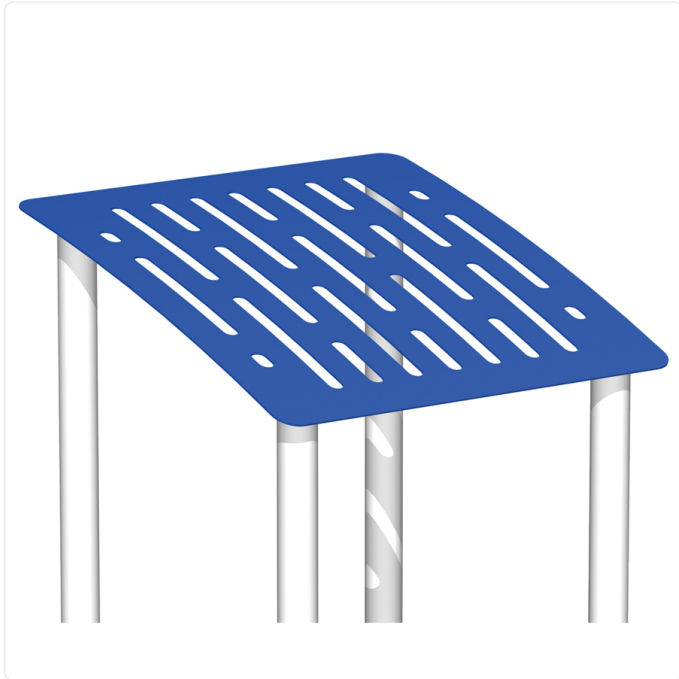

Slant Roof with Slots

SPECIFICATIONS

Type of Play imaginative

Materials powder-coated steel; stainless steel hardware

Colour Options available in various colour schemes

OVERVIEW

Add a stylish, contemporary accent to your Blue Imp playground structure with the Slant Roof with Slots. Roof features add aesthetic appeal to any playground.