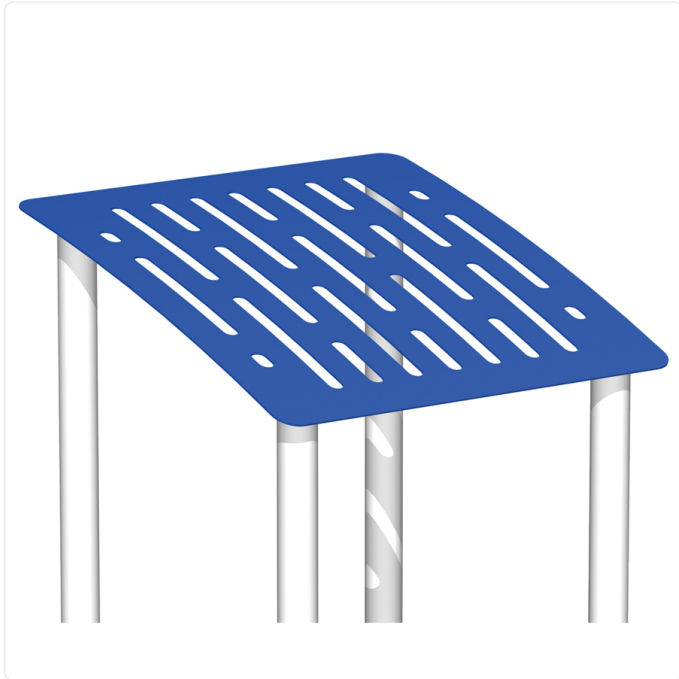

Slant Roof with Slots

SPECIFICATIONS

| | |
|------------------|---|
| Materials | powder-coated steel for durable performance |
|------------------|---|

OVERVIEW

Add a stylish, contemporary accent to your Blue Imp playground structure with the Slant Roof with Slots. Roof features add aesthetic appeal to any playground.