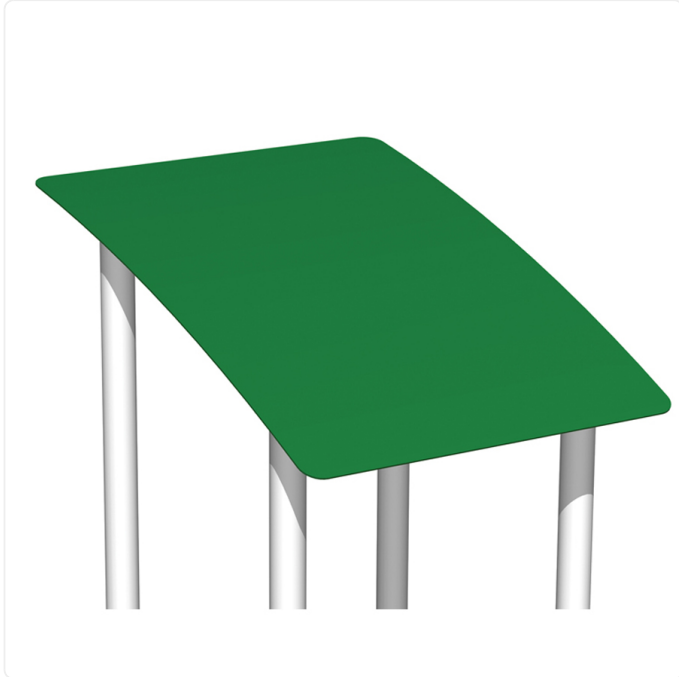

Slant Roof

SPECIFICATIONS

Materials	powder-coated steel for durable performance
------------------	---

OVERVIEW

Add a stylish accent to your playground with the Slant Roof playground component. Available with slats for a unique look.