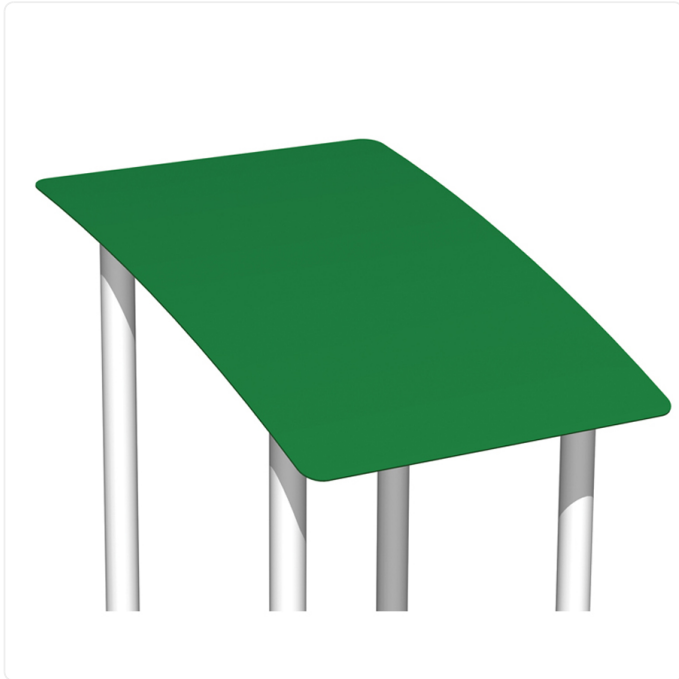

# Slant Roof

## SPECIFICATIONS

**Age Range** all ages

**Materials** powder-coated steel; stainless steel hardware

**Colour Options** available in various colour schemes

## OVERVIEW

Add a stylish accent to your playground with the Slant Roof playground component. Available with slats for a unique look.