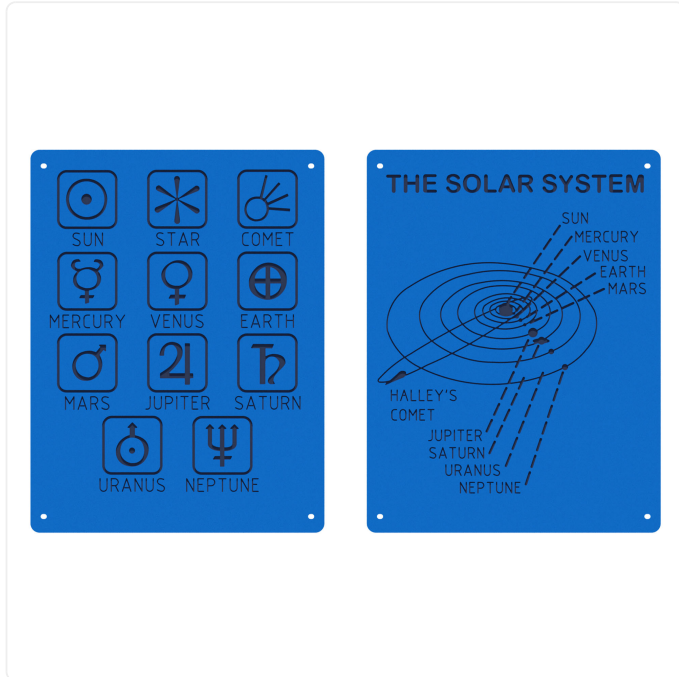

# Solar System

## SPECIFICATIONS

<b>Age Range</b>	18mo-12yr
<b>Type of Play</b>	quiet/calming
<b>Accessibility</b>	accessible with appropriate design & surfacing
<b>Motor Skills</b>	fine motor skills
<b>Sensory</b>	tactile; visual
<b>Cognitive</b>	literacy
<b>Materials</b>	3/4" thick compression-molded UV-stabilized HDPE; stainless steel hardware
<b>Colour Options</b>	available in various colour schemes

## OVERVIEW

The Solar System playground panel features the planets and their orbits on one side and the names and signs for the planets on the reverse side. Provides factual information as well as tactile play as kids can trace the orbit patterns and planet signs.