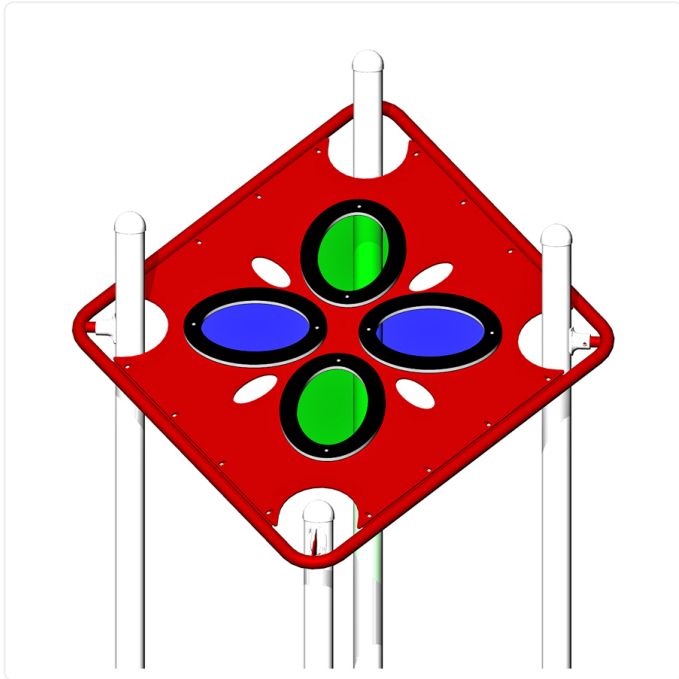

# Spectrum Roof

## SPECIFICATIONS

<b>Age Range</b>	all ages
<b>Type of Play</b>	imaginative
<b>Materials</b>	3/4" thick compression-molded UV-stabilized HDPE; powder-coated steel; stainless steel hardware
<b>Colour Options</b>	available in various colour schemes

## OVERVIEW

Children will enjoy the colourful shadows that are created as sunlight passes through the translucent colour inserts on the Spectrum Roof playground component. A stunning accent to any playground structure!