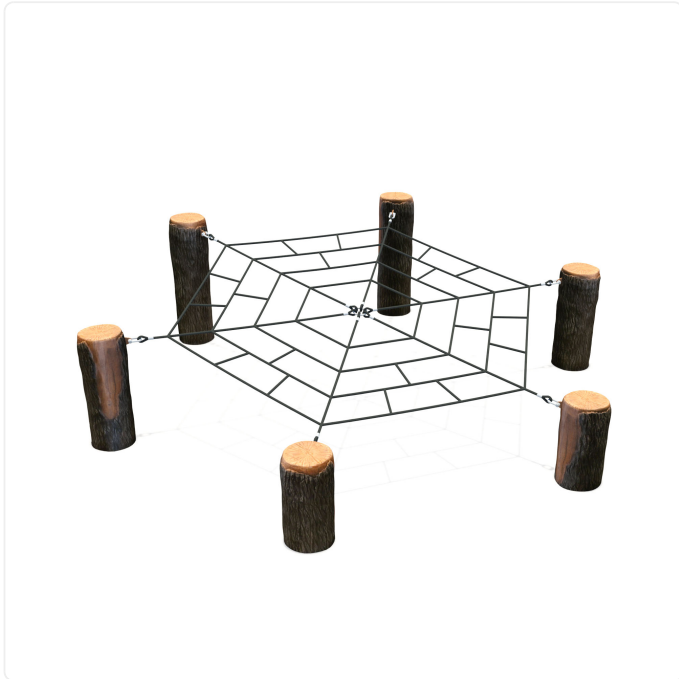

Spider Web

OVERVIEW

The Spider Web Climber with Log Stumps allows kids to scale across the web like a giant insect. Kids can crawl across the top or dangle from the bottom as they explore this playground climber.

SPECIFICATIONS

Dimensions	L12' x W10'6" x H3'3"
Age Range	5-12yr
Type of Play	physical
Features	accommodates multiple users; climbing and clambering activities
Motor Skills	agility; balance
Materials	9500 psi, GFRC (glass-fibre reinforced concrete)