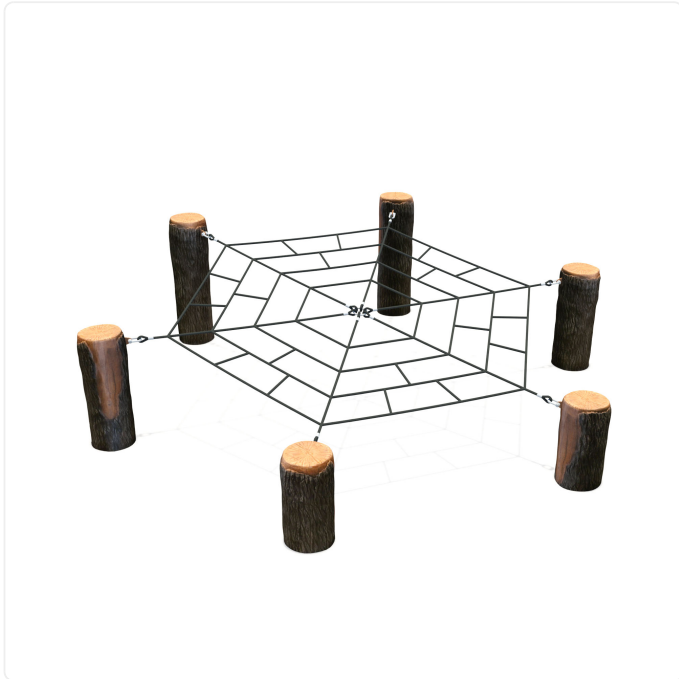

Spider Web

SPECIFICATIONS

Dimensions	L12' x W10'6" x H3'3"
Age Range	5-12yr
Type of Play	physical
Features	accommodates multiple users; climbing and clambering activities
Motor Skills	agility; balance
Materials	9500 psi GFRC (glass-fibre reinforced concrete)

Notes:

supplied by Cr8Play

OVERVIEW

The Spider Web Climber with Log Stumps allows kids to scale across the web like a giant insect. Kids can crawl across the top or dangle from the bottom as they explore this playground climber.