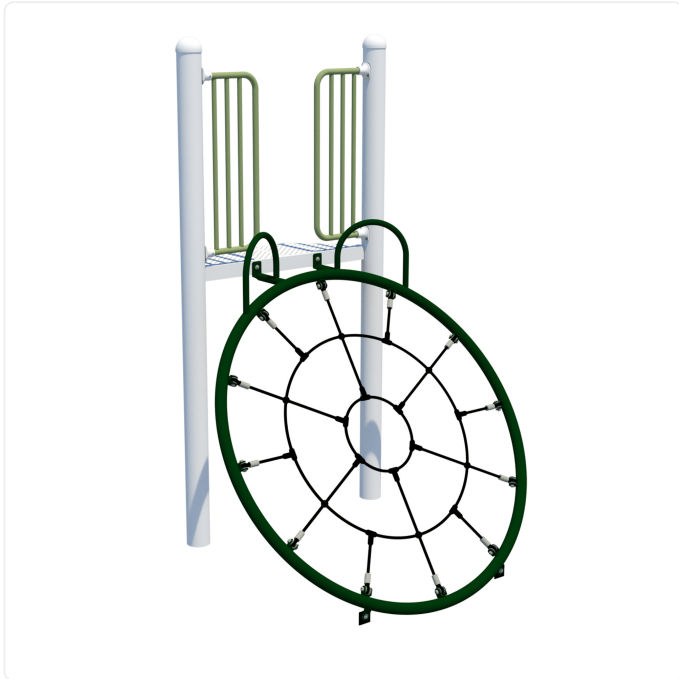

Spider Web

SPECIFICATIONS

Age Range	5-12yr
Heights Available	60"
Type of Play	physical
Features	climbing and clambering
Motor Skills	coordination; foot-eye coordination; lower body strength; motor planning
Materials	netform steel-enforced rope; powder-coated steel; stainless steel hardware
Colour Options	available in various colour schemes

OVERVIEW

The Spider Web climber features a spacious circular set within a sturdy steel frame, creating a dynamic climber designed to accommodate multiple users. Two handles at the top assist younger kids as they transition to the platform.