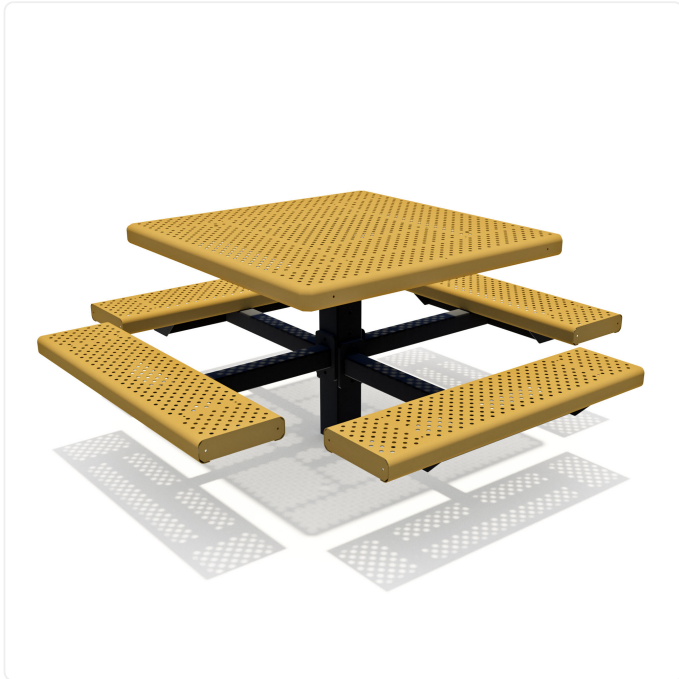

Square Pedestal Picnic Table

SPECIFICATIONS

Model Number	PK-161
Dimensions	1.8 (6') square
Design Options	available in wheelchair accessible design (one bench removed)
Heights Available	74"
Accessibility	order with one bench removed for wheelchair access
Materials	powder-coated steel; vinyl-coated perforated steel plate
Colour Options	vinyl coating in blue, green, grey, tan or brown
Install Options	in-ground; surface-mount

OVERVIEW

The Square Pedestal Picnic Table is designed and crafted in Canada for comfort, functionality and durability. Also available in wheelchair accessible design.

- seats & top: one-piece, vinyl-coated perforated steel
- frame: powder-coated galvanized steel
- virtually maintenance-free