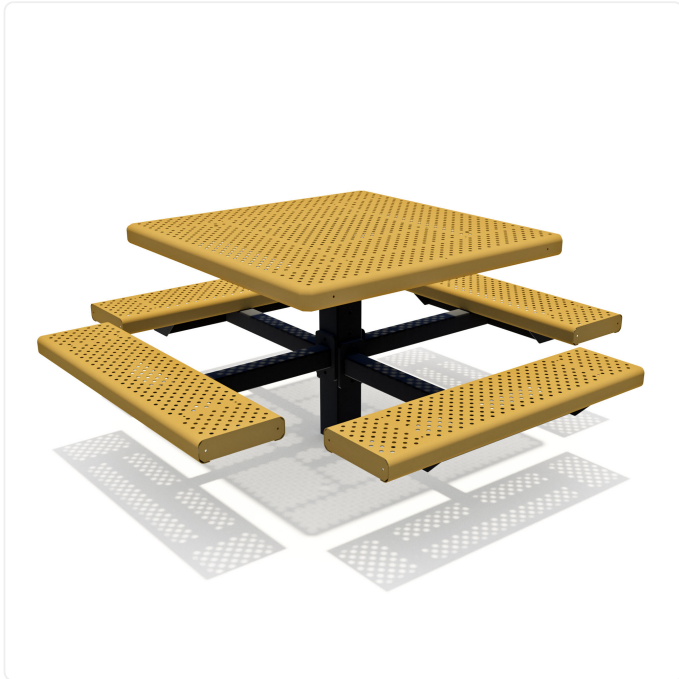

Square Pedestal Picnic Table

SPECIFICATIONS

Model Number	PK-161
Dimensions	1.8 (6') square
Design Options	available in wheelchair accessible design (one bench removed)
Heights Available	74"
Accessibility	order with one bench removed for wheelchair access
Materials	powder-coated steel; vinyl-coated steel
Colour Options	vinyl coating in blue, green, grey, tan or brown
Installation Options	in-ground; surface-mount

OVERVIEW

The Square Pedestal Picnic Table is designed and crafted in Canada for comfort, functionality and durability. Also available in wheelchair accessible design.

- seats & top: one-piece, vinyl-coated perforated steel
- frame: powder-coated galvanized steel
- virtually maintenance-free