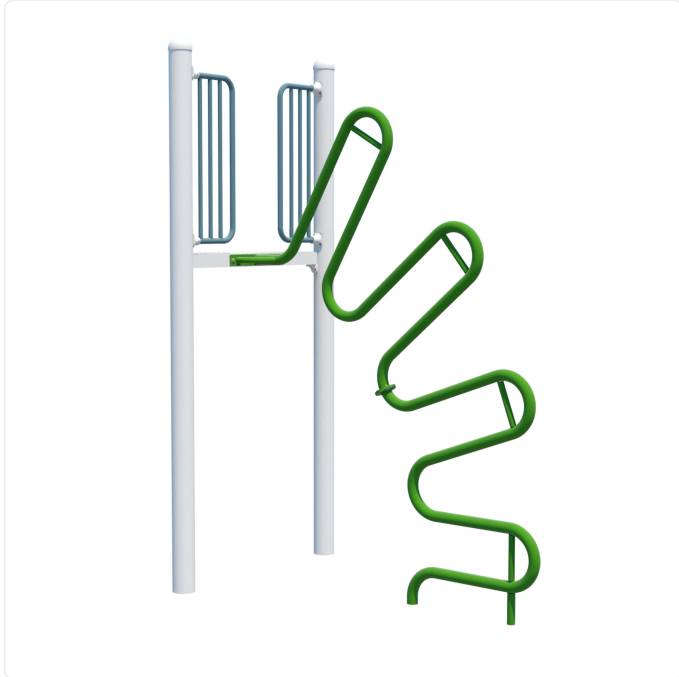

# Squiggle Climb

## SPECIFICATIONS

<b>Age Range</b>	5-12yr
<b>Heights Available</b>	60"; 74"; 81"
<b>Type of Play</b>	physical
<b>Features</b>	climbing and clambering
<b>Motor Skills</b>	agility; coordination; lower body strength; motor planning
<b>Materials</b>	powder-coated steel; stainless steel hardware
<b>Colour Options</b>	available in various colour schemes

## OVERVIEW

With its impressive loops, height, and striking design, the Squiggle Climb accommodates multiple users and creates an eye-catching focal point on the playground. Older, bolder kids will enjoy climbing, stretching and testing their motor planning skills.