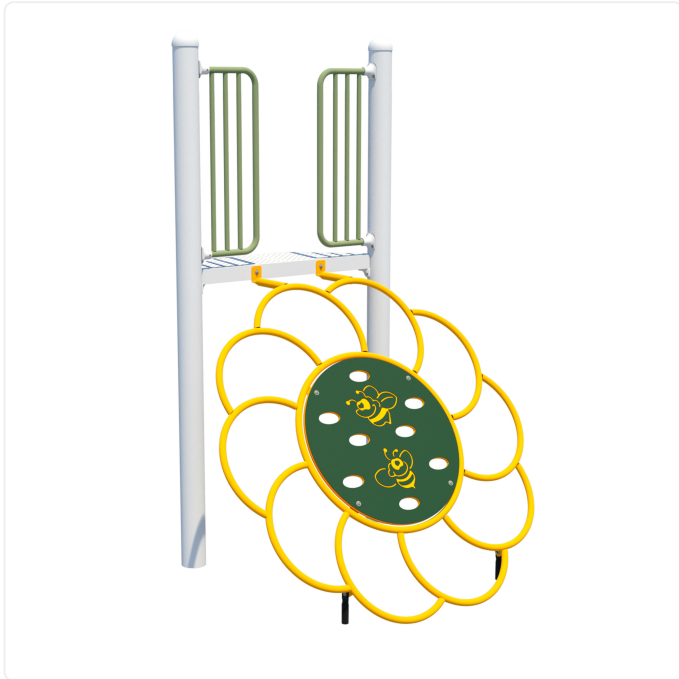

# Sunflower

## SPECIFICATIONS

<b>Age Range</b>	5-12yr
<b>Design Options</b>	available at various heights for varying needs/ages/skill levels
<b>Type of Play</b>	physical
<b>Features</b>	accommodates multiple users; climbing and clambering activities
<b>Motor Skills</b>	agility; coordination; lower body strength; motor planning
<b>Materials</b>	3/4" thick compression-molded UV-stabilized HDPE; vinyl-coated perforated steel plate
<b>Colour Options</b>	available in various colour schemes

## OVERVIEW

The Sunflower climber turns a flower into a climbing adventure. Kids can climb the curved steel petals or make their way up the plastic center with built-in hand and footholds, enjoying a bright, active challenge. A great choice for a nature-inspired design.