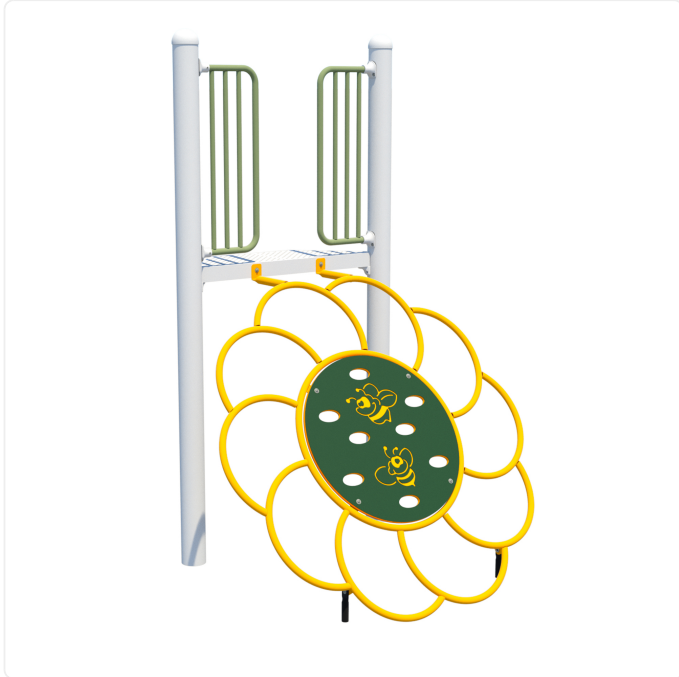

Sunflower

SPECIFICATIONS

Age Range	5-12yr
Design Options	available at various heights for varying needs/ages/skill levels
Type of Play	physical
Features	accommodates multiple users; climbing and clambering activities
Motor Skills	agility; coordination; lower body strength; motor planning
Materials	3/4" thick compression-molded UV-stabilized HDPE; vinyl-coated steel
Colour Options	available in various colour schemes

OVERVIEW

The Sunflower climber turns a flower into a climbing adventure. Kids can climb the curved steel petals or make their way up the plastic center with built-in hand and footholds, enjoying a bright, active challenge. A great choice for a nature-inspired design.