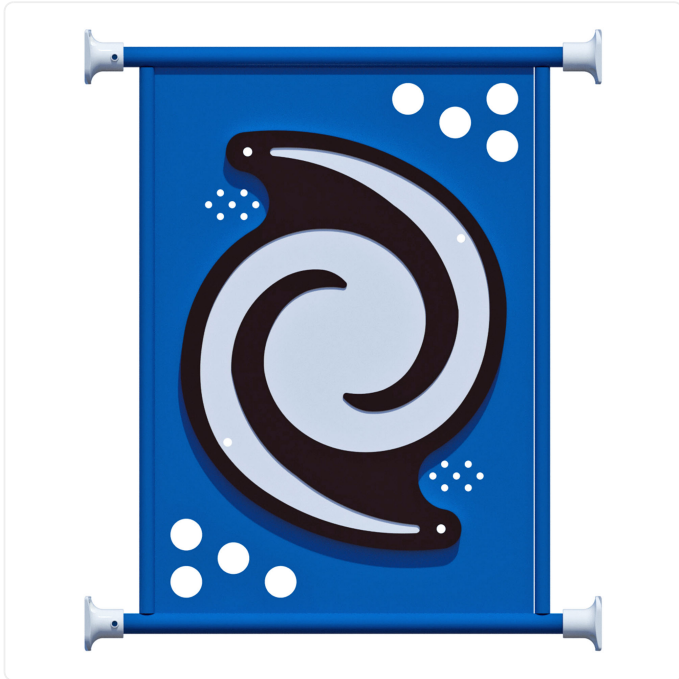

Swirl Fence

SPECIFICATIONS

Age Range 18mo-12yr

Materials 3/4" thick compression-molded UV-stabilized HDPE; powder-coated steel; stainless steel hardware

Colour Options available in various colour schemes

OVERVIEW

The Swirl Fence adds bold visual interest with its eye-catching black and white swirl design. Crafted from durable plastic and securely mounted to a powder-coated steel fence, this decorative barrier enhances the look of your playground while maintaining safety and durability.