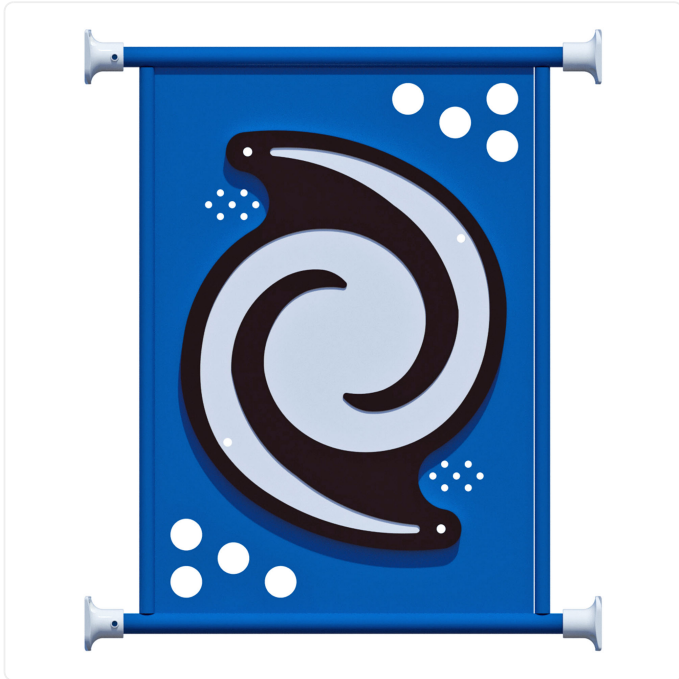

# Swirl Fence

## SPECIFICATIONS

<b>Age Range</b>	18mo-12yr
<b>Materials</b>	3/4" thick compression-molded UV-stabilized HDPE; powder-coated steel; stainless steel hardware
<b>Colour Options</b>	available in various colour schemes

## OVERVIEW

The Swirl Fence adds bold visual interest with its eye-catching black and white swirl design. Crafted from durable plastic and securely mounted to a powder-coated steel fence, this decorative barrier enhances the look of your playground while maintaining safety and durability.