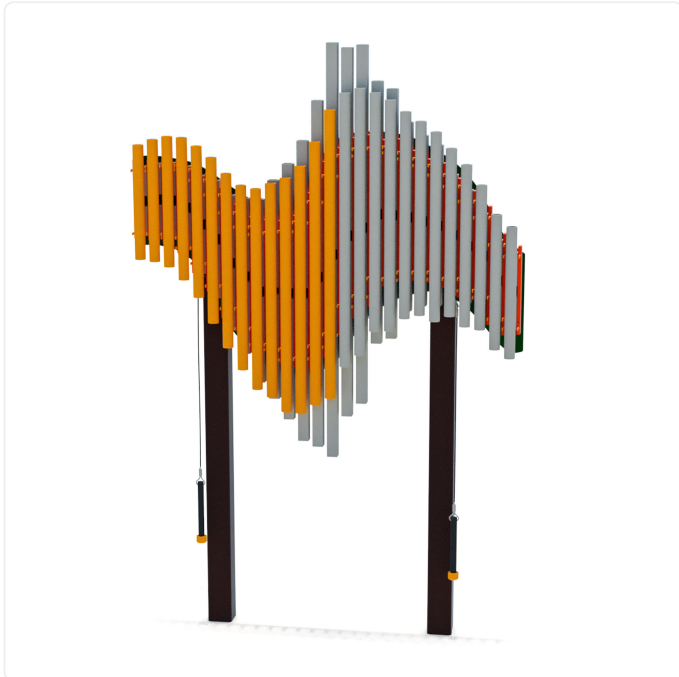

Swirl

SPECIFICATIONS

Model Number	Swirl
Dimensions	54-1/8"W x 80"H x 7 -5/8"D
Age Range	18mo-12yr
Type of Play	quiet/calming; sensory
Accessibility	accessible with appropriate surfacing; ground level activity
Sensory	auditory; tactile
Social/Emotional	imaginative
Materials	80 durometer mallets; anodized aluminum notes
Install Options	in-ground; portable; surface-mount

Notes:

supplied by Freenotes Harmony Park

OVERVIEW

The stunning design of the Swirl outdoor music instrument exudes both beautiful sounds and sculptural impact. One side of the Swirl plays the key of C Major and the other side plays the key of A Minor. Tones are pure, soothing and never go out of tune. Designed to produce harmonious sounds for years of rigorous play and exposure to the elements.