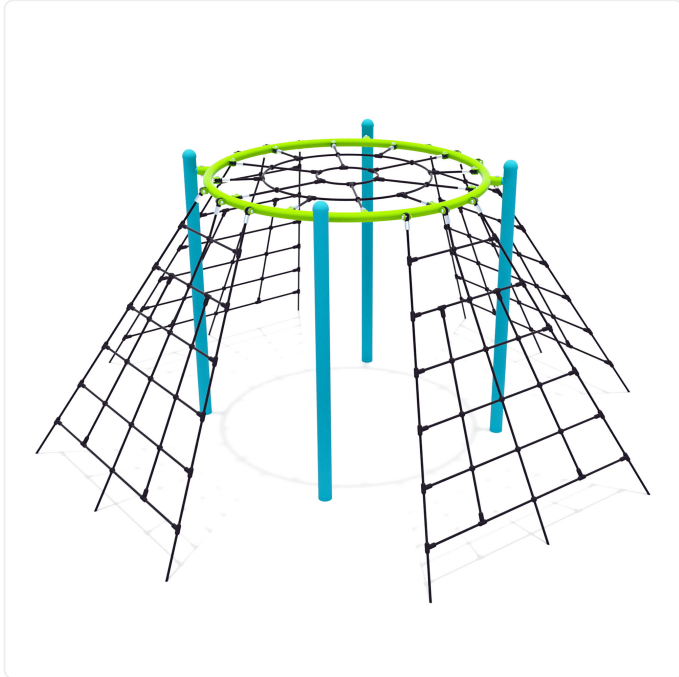

Tetra Web

SPECIFICATIONS

Model Number	CN-756
Height	1.83m (6')
Area Required	8.3m x 8.3m (27' x 27')
Age Range	5-12yr
Type of Play	physical
Accessibility	ground level activity
Features	accommodates multiple users; climbing and clambering activities
Motor Skills	agility; coordination; gross motor skills; motor planning
Materials	netform steel-enforced rope; powder-coated steel
Colour Options	available in various colour schemes

OVERVIEW

The unique Tetra Web net climber provides dynamic climbing activity for multiple users. Works as a stand-alone playground climber or as part of a circuit. Top of the net makes a great perching spot. Also available with 2 or 3 nets.