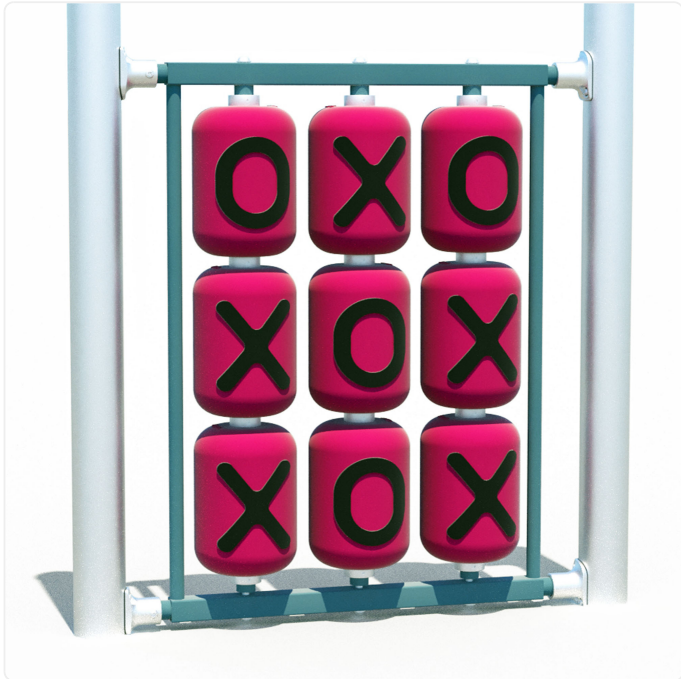

# Aluminum Tic-Tac-Toe

## SPECIFICATIONS

<b>Age Range</b>	18mo-12yr
<b>Accessibility</b>	accessible with appropriate design & surfacing
<b>Motor Skills</b>	fine motor skills
<b>Sensory</b>	tactile; visual
<b>Social/Emotional</b>	cooperation; turn-taking
<b>Cognitive</b>	focus/concentration; strategy
<b>Materials</b>	powder-coated aluminum; powder-coated steel
<b>Colour Options</b>	available in various colour schemes

## OVERVIEW

Constructed of highly durable powder-coated steel and aluminum, the Aluminum Tic-Tac-Toe panel is a timeless playground favorite that combines fun with learning. Children can turn the cast aluminum drums to play the classic game, practicing strategy and pattern recognition while engaging in a calming, tactile activity. Its rugged design ensures long-lasting performance in any playground setting, while the interactive format encourages social interaction, turn-taking and cooperative play.