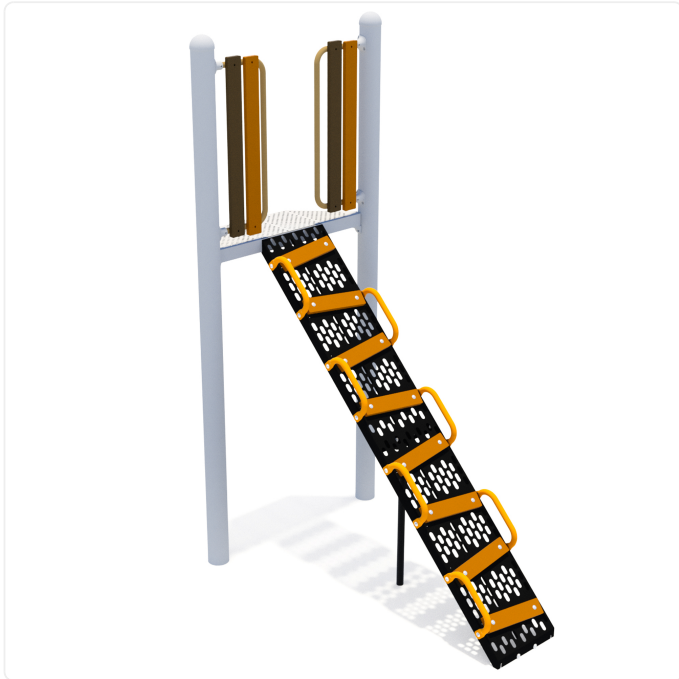

# Timber Trek

## SPECIFICATIONS

<b>Age Range</b>	5-12yr
<b>Design Options</b>	classic or Rootz enclosure
<b>Heights Available</b>	74"; 81"
<b>Type of Play</b>	physical
<b>Motor Skills</b>	agility; coordination; lower body strength
<b>Materials</b>	composite wood material with SolidCore technology; powder-coated steel; stainless steel hardware; vinyl-coated perforated steel plate
<b>Colour Options</b>	available in various colour schemes

## OVERVIEW

The Timber Trek playground climber challenges young adventurers with a vertical climb up to 81". Wood-look planks provide grip and visual appeal, while handgrips along the sides offer extra support. The Timber Trek encourages coordination and confidence as kids scale this engaging climber.