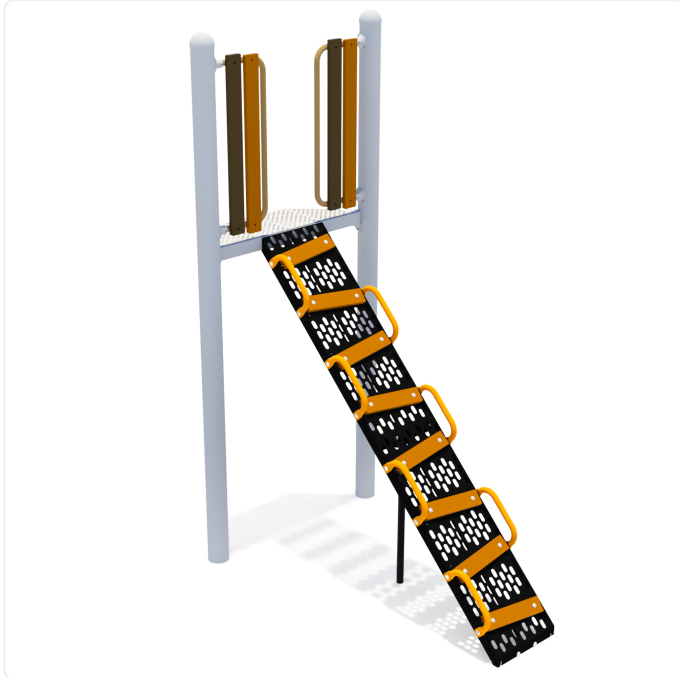

# Timber Trek

## SPECIFICATIONS

**Age Range** 5-12yr

**Design Options** classic or Rootz enclosure

**Heights Available** 74"; 81"

**Type of Play** physical

**Motor Skills** agility; coordination; lower body strength

**Materials** composite wood material with SolidCore technology; powder-coated steel; stainless steel hardware; vinyl-coated steel

**Colour Options** available in various colour schemes

## OVERVIEW

The Timber Trek playground climber challenges young adventurers with a vertical climb up to 81". Wood-look planks provide grip and visual appeal, while handgrips along the sides offer extra support. The Timber Trek encourages coordination and confidence as kids scale this engaging climber.