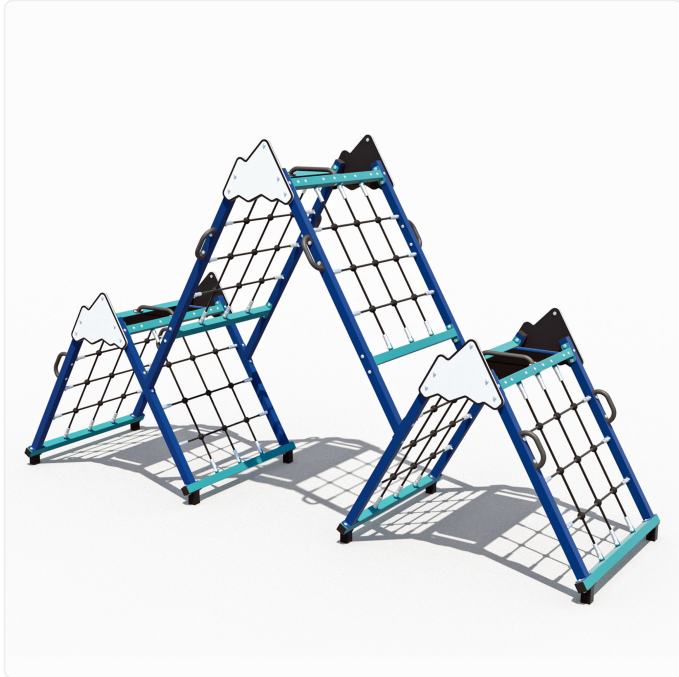

Triple Peak Climber

SPECIFICATIONS

Model Number	CN-1022
Age Range	5-12yr
Features	accommodates multiple users; climbing activities
Motor Skills	agility; coordination; lower body strength; motor planning
Materials	netform steel-enforced rope; powder-coated steel
Colour Options	available in various colour schemes

OVERVIEW

With its three showy snow-capped peaks, the Triple Peak Climber climber makes a bold visual statement and entices kids to explore. Angled nets at various heights invite young adventurers to climb, clamber, hang or even perch atop the peaks. The Triple Peak creates physical challenge and fun for diverse ages and skill levels, challenging kids to test their strength and coordination as they navigate their way up, down, over or under this unique playground climber. Children who are unable to climb can still feel they are a part of the action as they make their way through the structure or try pulling themselves up on the rope from underneath.