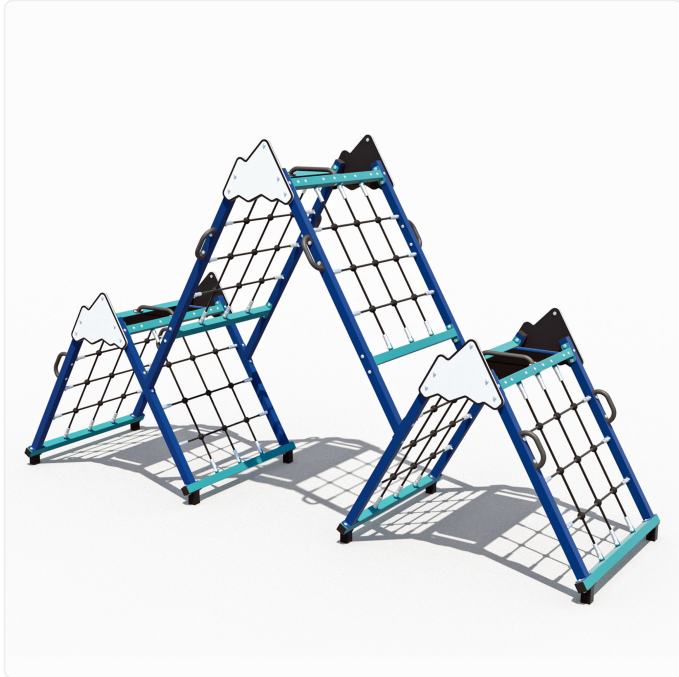

# Triple Peak Climber

## SPECIFICATIONS

<b>Model Number</b>	CN-1022
<b>Age Range</b>	5-12yr
<b>Features</b>	accommodates multiple users; climbing activities
<b>Motor Skills</b>	agility; coordination; lower body strength; motor planning
<b>Materials</b>	netform steel-enforced rope; powder-coated steel
<b>Colour Options</b>	available in various colour schemes

## OVERVIEW

With its three showy snow-capped peaks, the Triple Peak Climber climber makes a bold visual statement and entices kids to explore. Angled nets at various heights invite young adventurers to climb, clamber, hang or even perch atop the peaks. The Triple Peak creates physical challenge and fun for diverse ages and skill levels, challenging kids to test their strength and coordination as they navigate their way up, down, over or under this unique playground climber. Children who are unable to climb can still feel they are a part of the action as they make their way through the structure or try pulling themselves up on the rope from underneath.