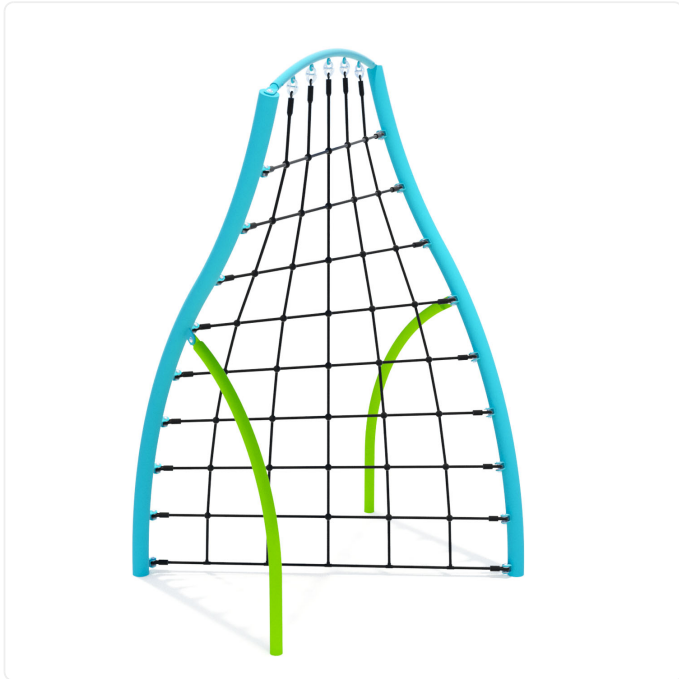

# Twisted Tower

## SPECIFICATIONS

|                          |  |
|--------------------------|--|
| <b>Model Number</b>      | CN-915   |
| <b>Age Range</b>         | 5-12yr   |
| <b>Heights Available</b> | 53"  |
| <b>Type of Play</b>      | parallel play; physical  |
| <b>Features</b>          | accommodates multiple users; climbing and clambering activities                |
| <b>Motor Skills</b>      | agility; coordination; gross motor skills; lower body strength; motor planning |
| <b>Sensory</b>           | tactile  |
| <b>Materials</b>         | powder-coated steel; steel cord netting  |

## OVERVIEW

The Twisted Tower net climber features a curvy, upright frame. This unique climber brings a fresh twist to playground climbing and provides climbing activities for multiple users. Net/rope material brings a dynamic element to the climbing action.