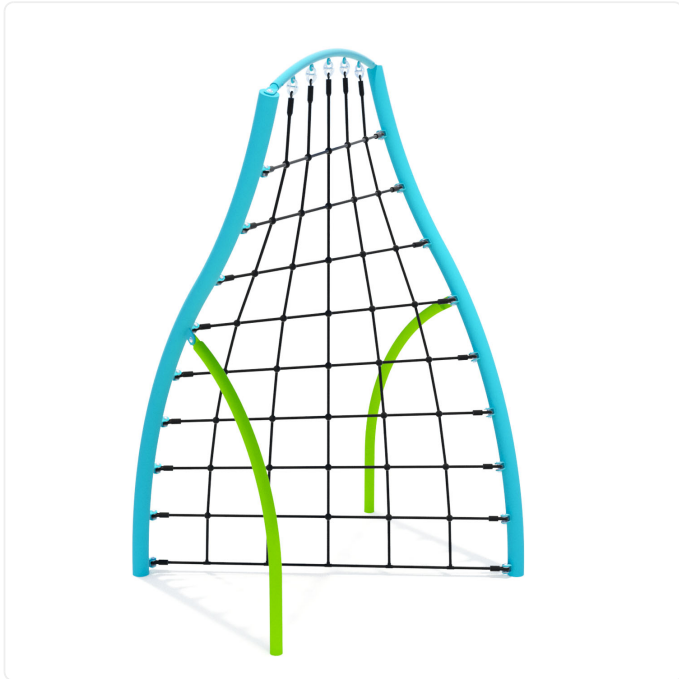

Twisted Tower

SPECIFICATIONS

Model Number	CN-915
Age Range	5-12yr
Heights Available	53"
Type of Play	parallel play; physical
Features	accommodates multiple users; climbing and clambering activities
Motor Skills	agility; coordination; gross motor skills; lower body strength; motor planning
Sensory	tactile
Materials	powder-coated steel; steel cord netting

OVERVIEW

The Twisted Tower net climber features a curvy, upright frame. This unique climber brings a fresh twist to playground climbing and provides climbing activities for multiple users. Net/rope material brings a dynamic element to the climbing action.