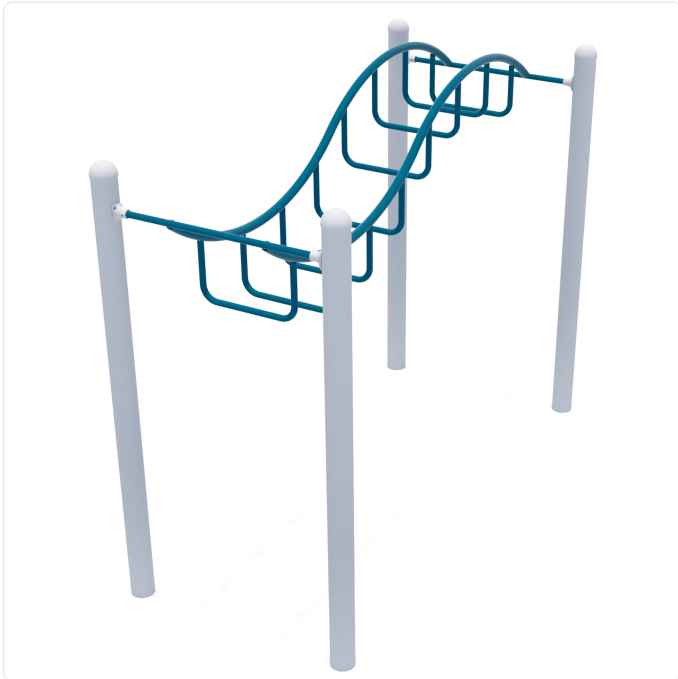

# Undulator

## OVERVIEW

With rungs that rise and fall in a wave-like pattern, the Undulator overhead component keeps users moving and adapting as they travel across. The changing height adds variety and a playful rhythm to the experience.

## SPECIFICATIONS

<b>Age Range</b>	5-12yr
<b>Type of Play</b>	physical
<b>Features</b>	fixed handholds; hand-over-hand brachiating
<b>Motor Skills</b>	agility; hand-eye coordination; motor planning; upper body strength
<b>Sensory</b>	spatial awareness
<b>Materials</b>	powder-coated steel; stainless steel hardware
<b>Colour Options</b>	available in various colour schemes