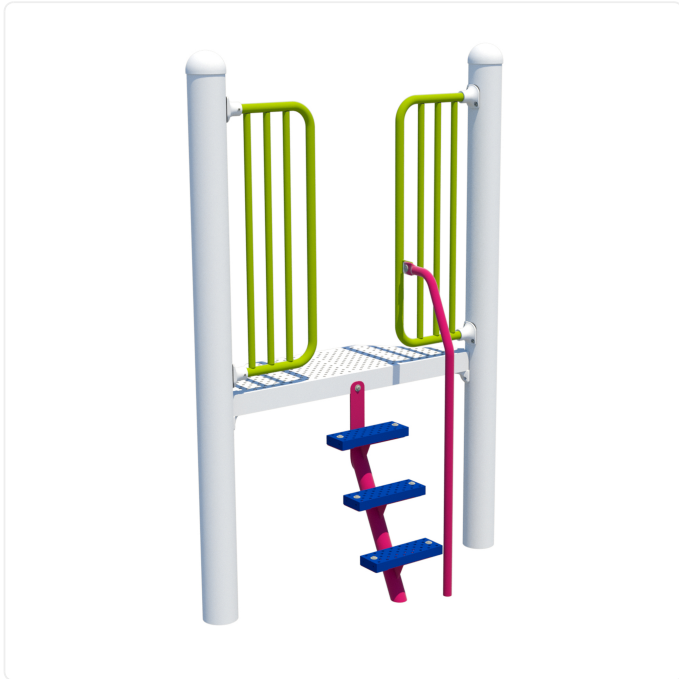

Upsy Daisy

SPECIFICATIONS

Age Range	18mo-12yr
Heights Available	32"; 46"
Type of Play	physical
Motor Skills	agility; foot-eye coordination; lower body strength
Materials	powder-coated steel; stainless steel hardware; vinyl-coated steel
Colour Options	available in various colour schemes; vinyl coating in blue, green, grey, tan or brown

OVERVIEW

With gentle steps and a supportive handrail, the Upsy Daisy climber gives younger children a fun and safe way to reach the platform and start exploring the playground. Vinyl-coated steps offer secure footing along with an added touch of colour.