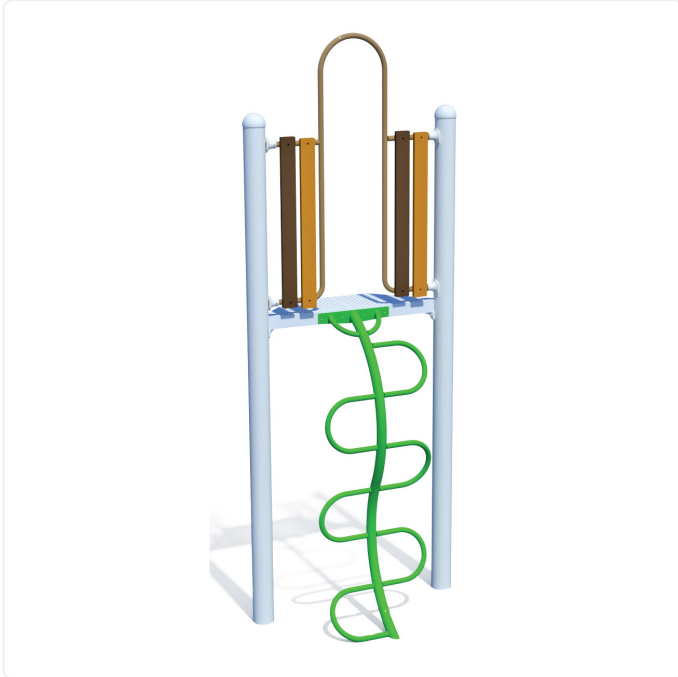

# Vine Climb

## SPECIFICATIONS

<b>Age Range</b>	5-12yr
<b>Design Options</b>	classic or Rootz enclosure
<b>Features</b>	climbing and clambering activities
<b>Motor Skills</b>	agility; coordination; lower body strength; motor planning
<b>Materials</b>	powder-coated steel for durable performance