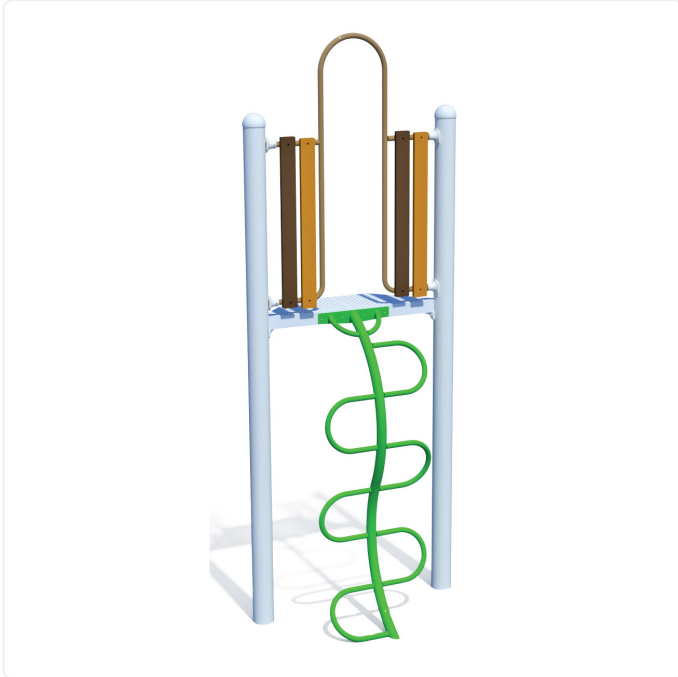

Vine Climb

SPECIFICATIONS

Age Range	5-12yr
Design Options	classic or Rootz enclosure
Features	climbing and clambering activities
Motor Skills	agility; coordination; lower body strength; motor planning
Materials	powder-coated steel for durable performance