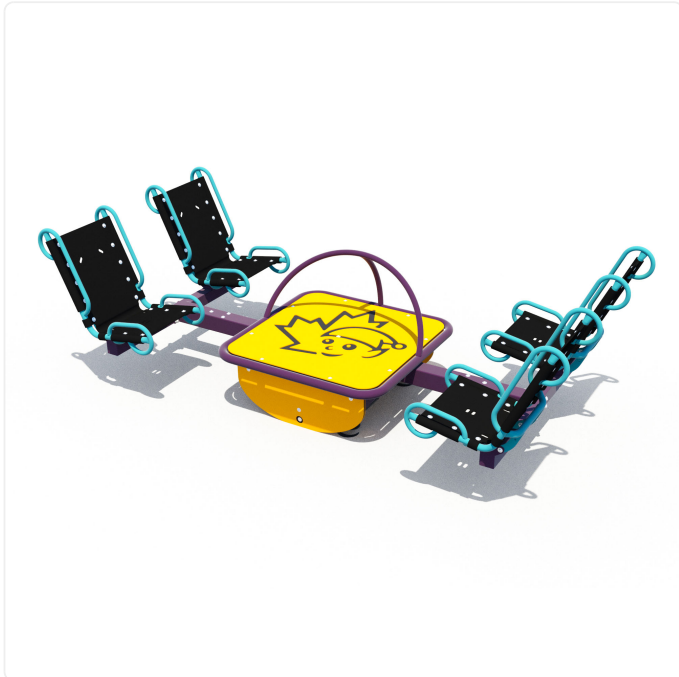

## OVERVIEW

The We Rock E-Z inclusive playground rocker features four supportive E-Z seats enabling all children to rock with ease. With its gentle recline, rubber belting and side rails for gripping, the We Rock E-Z gives children with limited body control the support they need so they can sit back and enjoy the rocking motion. This multi-user rocker is designed for easy wheelchair transfer and comes with an optional harness. The square centre area provides additional space for seating. Designed in consultation with pediatric occupational therapists for best practices.

## SPECIFICATIONS

<b>Model Number</b>	CN-1016-4EZ
<b>Area Required</b>	7.7m x 5.5m (26' x 18')
<b>Age Range</b>	18mo-12yr
<b>Design Options</b>	available in various configurations
<b>Inclusive Design</b>	enables diverse ages and abilities to play together
<b>Type of Play</b>	cooperative group play; parallel play; physical; sensory
<b>Accessibility</b>	accessible with appropriate surfacing; designed to facilitate easy transfer from wheelchair; ground level access