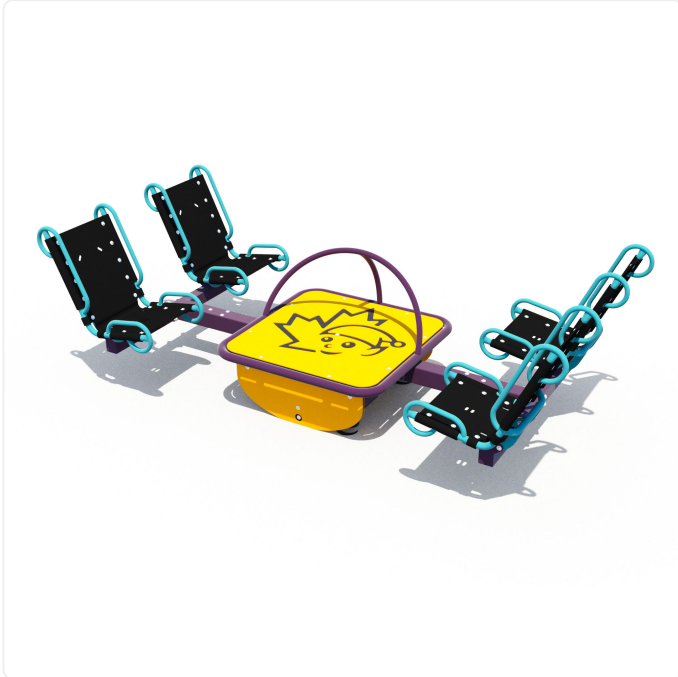

## SPECIFICATIONS

<b>Model Number</b>	CN-1016-4EZ
<b>Area Required</b>	7.7m x 5.5m (26' x 18')
<b>Age Range</b>	18mo-12yr
<b>Design Options</b>	available in various configurations
<b>Inclusive Design</b>	enables diverse ages and abilities to play together
<b>Type of Play</b>	cooperative group play; parallel play; physical; sensory
<b>Accessibility</b>	accessible with appropriate surfacing; designed for wheelchair transfer; ground level access

## OVERVIEW

The We Rock E-Z inclusive playground rocker features four supportive E-Z seats enabling all children to rock with ease. With its gentle recline, rubber belting and side rails for gripping, the We Rock E-Z gives children with limited body control the support they need so they can sit back and enjoy the rocking motion. This multi-user rocker is designed for easy wheelchair transfer and comes with an optional harness. The square centre area provides additional space for seating. Designed in consultation with pediatric occupational therapists for best practices.