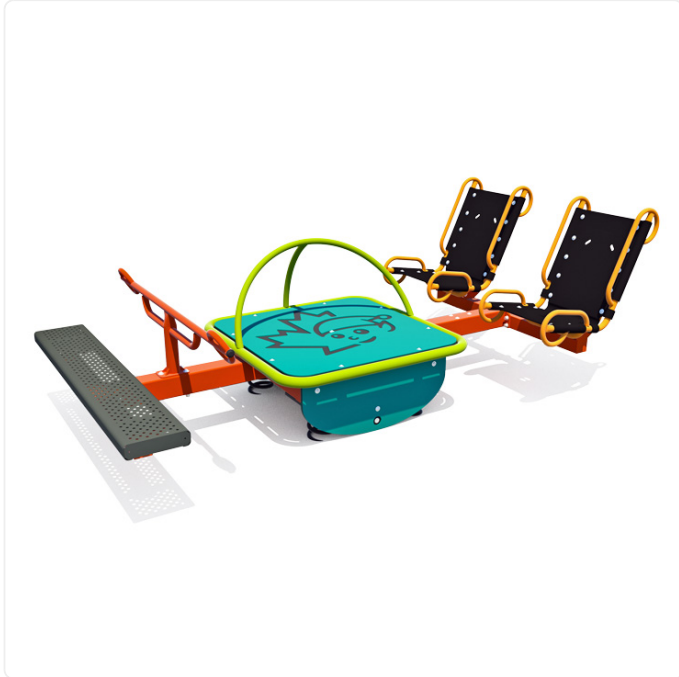

We Rock E-Z2

OVERVIEW

The We Rock E-Z2 inclusive rocker lets children of all abilities rock together. Designed with pediatric occupational therapists, it features a bench seat on one side and two gently reclined E-Z seats on the other. The supportive E-Z seats include comfy rubber belting and side rails, helping children with limited body control enjoy bouncing. The spacious center area with grip bar adds extra room to sit or perch. Optional E-Z Snap harnesses provide additional support.

SPECIFICATIONS

| | |
|-------------------------|---|
| Model Number | CN-1016-2EZ |
| Area Required | 7.7m x 5.5m (26' x 18') |
| Age Range | 18mo-12yr |
| Inclusive Design | supports children with limited body strength/control |
| Type of Play | cooperative group play; parallel play; sensory |
| Accessibility | designed to facilitate easy transfer from wheelchair |
| Motor Skills | balance |
| Sensory | vestibular |
| Social/Emotional | social interaction |
| Materials | 3/4" thick compression-molded UV-stabilized HDPE; powder-coated steel; slash-proof rubber belting; stainless steel hardware; vinyl-coated steel |
| Colour Options | available in various colour schemes |