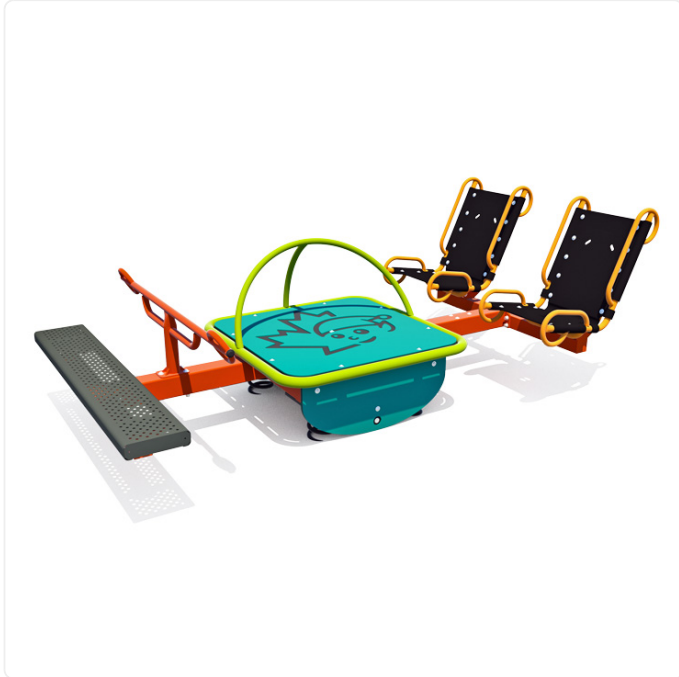

# We Rock E-Z2

## SPECIFICATIONS

<b>Model Number</b>	CN-1016-2EZ
<b>Area Required</b>	7.7m x 5.5m (26' x 18')
<b>Age Range</b>	18mo-12yr
<b>Inclusive Design</b>	supports children with limited body strength/control
<b>Type of Play</b>	cooperative group play; parallel play; sensory
<b>Accessibility</b>	designed for wheelchair transfer
<b>Motor Skills</b>	balance
<b>Sensory</b>	vestibular
<b>Social/Emotional</b>	social interaction
<b>Materials</b>	3/4" thick compression-molded UV-stabilized HDPE; powder-coated steel; slash-proof rubber belting; stainless steel hardware; vinyl-coated perforated steel plate
<b>Colour Options</b>	available in various colour schemes

## OVERVIEW

The We Rock E-Z2 inclusive rocker lets children of all abilities rock together. It features a bench seat on one side, two supportive E-Z seats on the other and a spacious centre area with a grip bar for extra seating. Designed with guidance from pediatric occupational therapists, the gently reclined E-Z seats include rubber belting and side rails to support children with limited body control. Optional E-Z Snap harnesses provide added support.