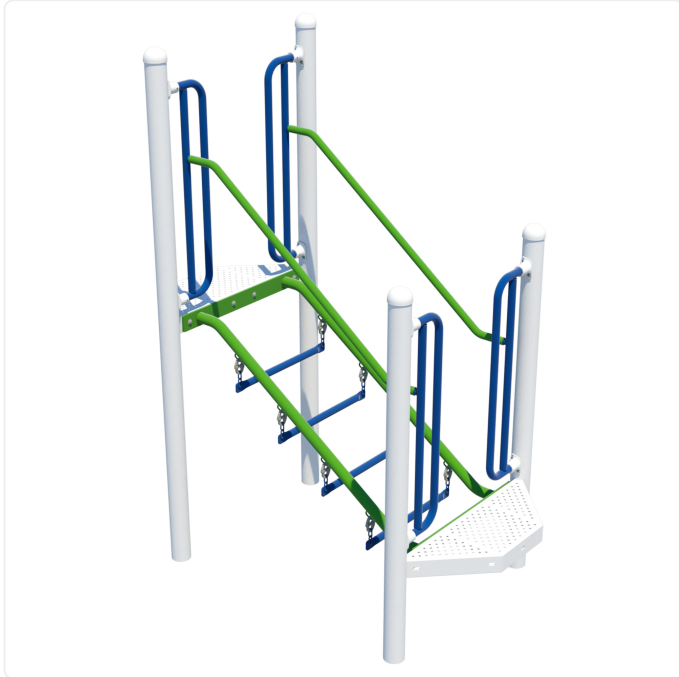

Wiggle Link

SPECIFICATIONS

Length	4'
Age Range	5-12yr
Type of Play	physical
Features	balancing activity
Motor Skills	balance; foot-eye coordination; lower body strength
Materials	durable anti-rust coated chain; powder-coated steel; stainless steel hardware
Colour Options	available in various colour schemes

OVERVIEW

The Wiggle Link component challenges kids to make their way from one platform to another using horizontal rungs suspended from chain, creating a fun “wobble factor” that kids love. Rising 28", it provides an engaging way to link a lower deck to a higher one, with handrails for extra support.