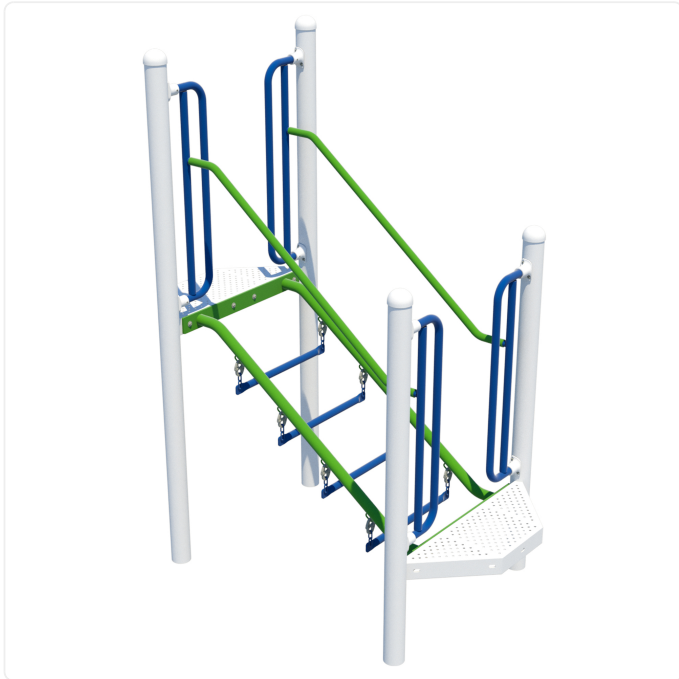

Wiggle Link

SPECIFICATIONS

Length	4'
Age Range	5-12yr
Type of Play	physical
Features	balancing activity
Motor Skills	balance; foot-eye coordination; lower body strength
Materials	durable, anti-rust coated chain; powder-coated steel; stainless steel hardware
Colour Options	available in various colour schemes

OVERVIEW

The Wiggle Link component challenges kids to make their way from one platform to another using horizontal rungs suspended from chain, creating a fun “wobble factor” that kids love. Rising 28", it provides an engaging way to link a lower deck to a higher one, with handrails for extra support.